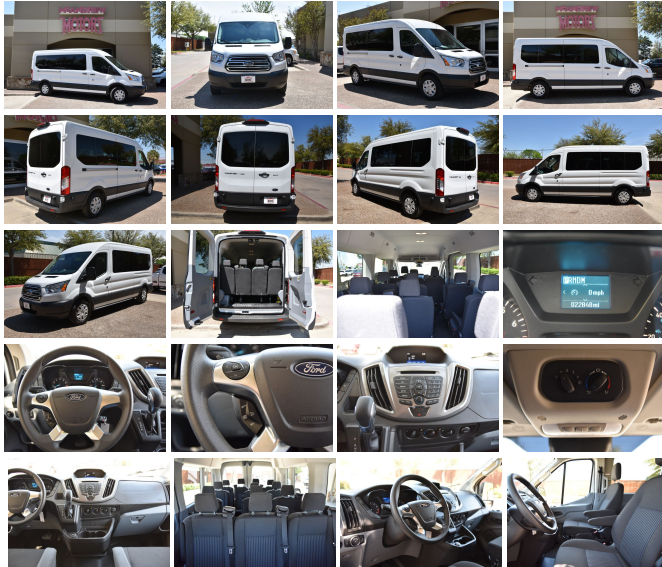

# 2018 Ford Transit Passenger Wagon XLT Medium Roof

**STEVE WILLIAMS 817-794-5672**

View this car on our website at [mcandrewmotors.com/6610833/ebrochure](http://mcandrewmotors.com/6610833/ebrochure)

Our Price **\$31,900**

## 2018 Ford Transit 350 Wagon Medium Roof (15 Passenger)

The perfect 15 passenger van for anyone that requires versatility and seating space, the 2018 Ford Transit Wagon XLT is here to make transport a breeze! The 3.7l V6 engine is sure to bring you power and reliability for a long time to come! With four rows of seating, it doesn't get better than this when it comes to passenger capacity. Other features include back up camera, fixed running boards, tilt wheel, stereo system, power locks, windows, steering, automatic transmission, cruise control anti-lock breaks, air conditioning, alarm system and more! Come out and see this spacious and versatile vehicle for yourself today!