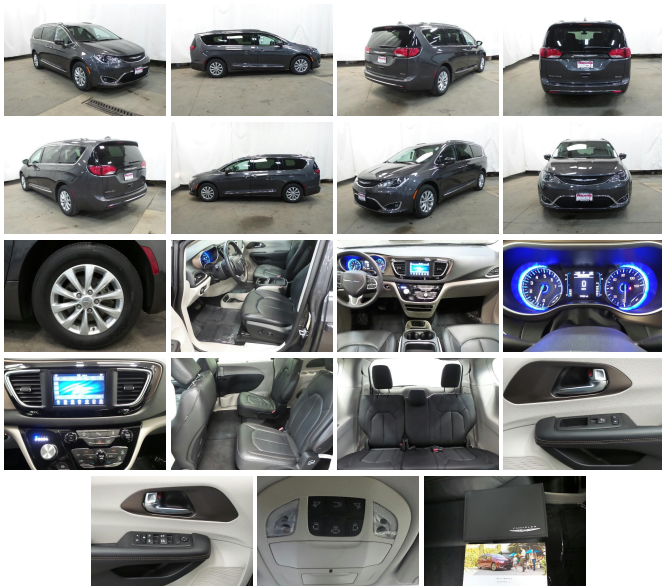

victoriaautosales.com
952-564-6165
1400 Steiger Lake Ln
Victoria, MN 55386

2019 Chrysler Pacifica Touring L

View this car on our website at victoriaautosales.com/6609838/ebrochure

Our Price **\$30,499**

Specifications:

Year: 2019
VIN: 2C4RC1BG9KR554564
Make: Chrysler
Stock: X17692
Model/Trim: Pacifica Touring L
Condition: Pre-Owned
Body: Minivan/Van
Exterior: Granite Crystal Met. Clear Coat
Engine: ENGINE: 3.6L V6 24V VVT UPG I W/ESS
Interior: Black/Black/Black Leather
Mileage: 17,460
Drivetrain: Front Wheel Drive
Economy: City 19 / Highway 28

Excellent Condition! 1 OWNER! Touring L trim. Heated Leather Seats, Third Row Seat, Satellite Radio, Back-Up Camera, Onboard Communications System, iPod/MP3 Input, Rear Air, ENGINE: 3.6L V6 24V VVT UPG I W/ESS EPA 28 MPG Hwy/19 MPG City! CLICK NOW!

KEY FEATURES INCLUDE

Leather Seats, Third Row Seat, Quad Bucket Seats, Power Liftgate, Rear Air, Heated Driver Seat, Back-Up Camera, Satellite Radio, iPod/MP3 Input, Onboard Communications System, Aluminum Wheels, Remote Engine Start, Dual Zone A/C, Power Fourth Passenger Door, Blind Spot Monitor Rear Spoiler, MP3 Player, Keyless Entry, Remote Trunk Release.