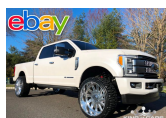

njtrucking.com
609-504-8808
1022 N Evergreen Ave
Woodbury, New Jersey
08096

King of Cars and
Trucks

2017 FORD F250 CREW PLATINUM 6.7L DIESEL 4x4 26K MILES 26" FORCES LEVELED WOW

View this car on our website at njtrucking.com/6608473/ebrochure

Our Price **\$69,900**

Specifications:

Year: 2017
VIN: 1FT7W2BT1HEB20016
Make: FORD F250 CREW PLATINUM
Model/Trim: 6.7L DIESEL 4x4 26K MILES 26" FORCES LEVELED WOW
Condition: Pre-Owned
Body: Pickup Truck
Exterior: White
Engine: ENGINE: 6.7L 4V OHV POWER STROKE V8 TURBO DIESEL B20
Interior: Black Leather
Mileage: 26,452
Drivetrain: 4 Wheel Drive

~~2017 FORD F250 CREW CAB 4X4

~PLATINUM~

6.7L POWERSTROKE TURBO DIESEL

AUTOMATIC TRANSMISSION

(ONLY 26,452 MILES)

1-OWNER

BEST COLOR COMBO

WHITE PLATINUM MET TRI-COAT

HUGE MSRP

THIS TRUCK IS IN NEW CONDITION !

IT IS A TRUE HEAD TURNER !

\$69,900

CALL ZACH @ 609-504-8808 WITH ANY QUESTIONS

Our Location :

2017 FORD F250 CREW PLATINUM 6.7L DIESEL 4x4 26K MILES 26" FORCES LEVELED WOW
King of Cars and Trucks - 609-504-8808 - View this car on our website at njtrucking.com/6608473/ebrochure