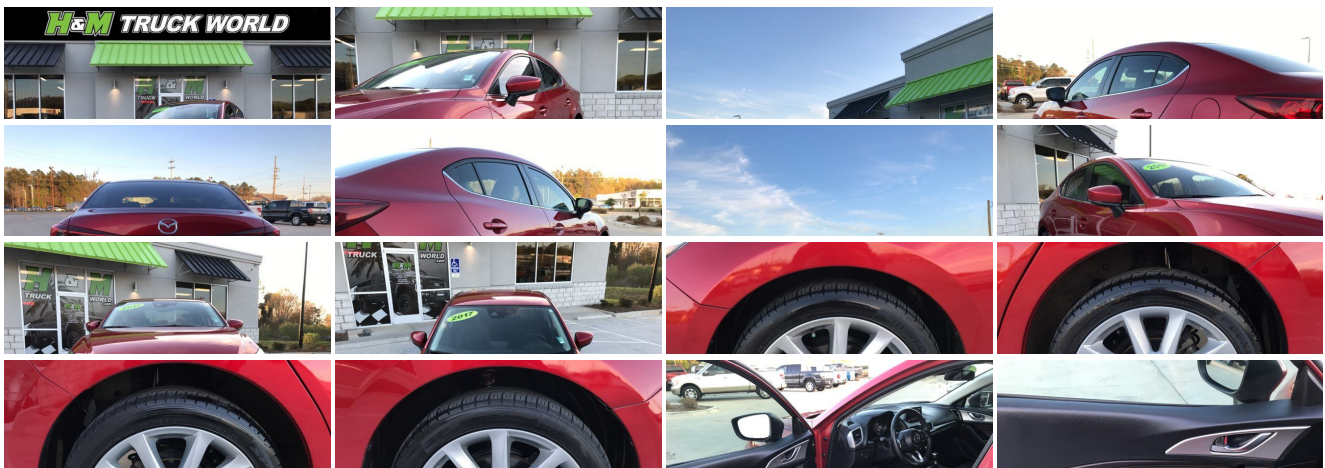

2017 Mazda Mazda3 Touring *NAV*LEATHER* SUPER SPORTY!!

Our Price \$11,900

View this vehicle on our website at 555e0e34-520b-4126-aa2f-b98900e36679.autorevo-websites.com

[803-639-7720](tel:803-639-7720)

837 N Anderson Rd, Rockhill, SC 29730

Photos

Details

Contact

Specifications:

Year:	2017
VIN:	JM1BN1V78H1100553
Make:	Mazda
Model/Trim:	Mazda3 Touring *NAV*LEATHER* SUPER SPORTY!!
Condition:	Pre-Owned
Body:	Sedan
Exterior:	Soul Red Metallic
Engine:	Engine: 2.0L SKYACTIV-G DOHC 16-Valve 4-Cylinder -inc: variable valve timing
Interior:	Black Leather
Mileage:	32,356
Drivetrain:	Front Wheel Drive
Economy:	City 28 / Highway 37

Vehicle Description

2017 MAZDA 3 TOURING.. FACTORY NAVIGATION AND LEATHER.. ALUMINUM WHEELS AND TINTED GLASS MAKE THIS BEAUTY SUPER SHARP AND SPORTY!! FULLY SERVICED IN OUR NAPA AUTO CARE CENTER INCLUDING 139PT INSPECTION AND WARRANTY. ALL OF OUR VEHICLES ARE SOUTHERN AND RUST FREE. WE DONT SELL RUST!! WE ALSO TEXT 980-721-3412.. Hablamos Espanol. Ofrecemos financiamiento para clientes con números de itin. H & M Truck World...your one stop shop for all things automotive! We look forward to giving you the complete experience, from purchasing your next vehicle, to financing with local & national lenders, and of course top notch service in our NAPA Auto Care Center. Visit us @ WWW.HANDMTRUCKWORLD.COM or call us at 803-639-7720. We look forward to serving you!