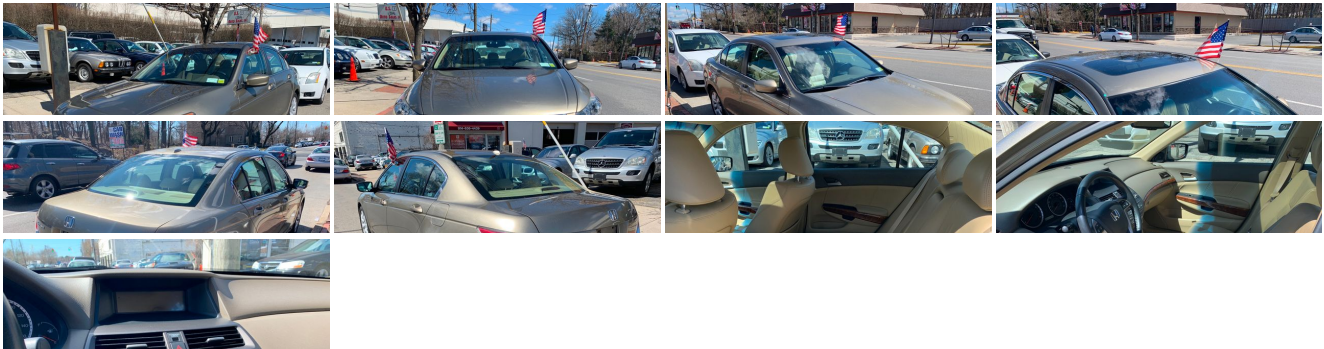

2009 Honda Accord EX-L

Our Price \$9,995

View this vehicle on our website at us1autony.com

U.S. 1 Auto Sales

[914-636-4439](tel:914-636-4439)

109 E Main St, New Rochelle, NY 10801

Photos

Details

Contact

Specifications:

Year:	2009
VIN:	1HGCP26859A044702
Make:	Honda

Model/Trim:	Accord EX-L
Condition:	Pre-Owned
Body:	Sedan
Exterior:	Tan
Engine:	2.4L DOHC MPFI 16-valve i-VTEC I4 engine
Interior:	Tan Leather
Mileage:	76,273
Drivetrain:	Front Wheel Drive
Economy:	City 21 / Highway 30

Exterior

- 17" alloy wheels- Body-colored bumpers- Body-colored door handles
- Body-colored heated pwr mirrors- Chrome window trim- Compact spare tire
- Multi-reflector halogen headlamps w/auto-on/off- P225/50VR17 all-season tires
- Pwr moonroof w/1-touch -inc: tilt, manual sunshade
- Variable intermittent windshield wipers

Mechanical

- 2.4L DOHC MPFI 16-valve i-VTEC I4 engine - 5-speed automatic transmission
- Active Noise Cancellation (ANC)- Chrome exhaust finisher- Direct ignition system
- Double wishbone front suspension- Drive-by-wire throttle- Front & rear stabilizer bars
- Front shock tower bar- Front wheel drive- Independent multi-link rear suspension
- Pwr ventilated front/solid rear disc brakes- Variable pwr rack & pinion steering