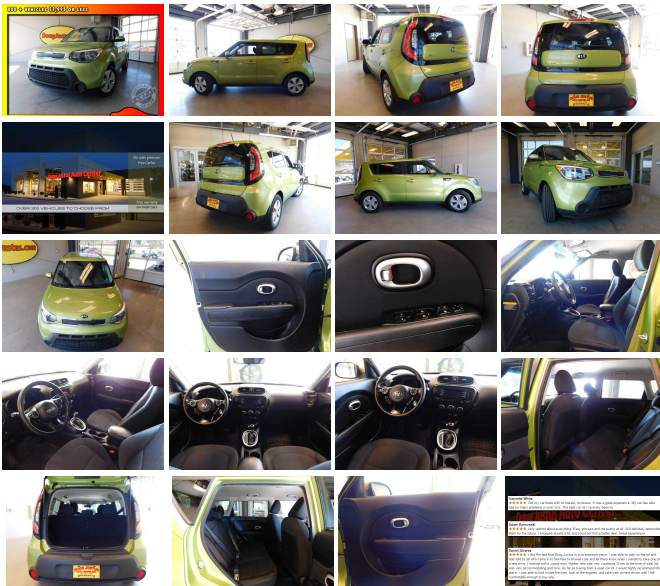

2014 Kia Soul Base

View this car on our website at dougjustus.com/6607939/ebrochure

Our Price **\$7,995**

Specifications:

Year:	2014
VIN:	KNDJN2A20E7722780
Make:	Kia
Stock:	K22780
Model/Trim:	Soul Base
Condition:	Pre-Owned
Body:	Sedan
Exterior:	Alien II
Engine:	Engine: 1.6L Gamma GDI I4
Interior:	Black Cloth
Mileage:	105,942
Drivetrain:	Front Wheel Drive
Economy:	City 24 / Highway 30

Free 30-Days or 1000 miles limited Powertrain Warranty. Visit our website for more details.

Automatic 1.6L 4-cyl 2014 Kia Soul gets up to 30 MPG hwy. This vehicle comes equipped with cloth interior, power locks, power mirrors, power steering, power windows, and many more features. Visit www.dougjustus.com, call: *865-281-1540*, or text: *865-214-0010* for more info.

Exterior

- Wheels: 16" Alloy- Tires: P205/60R16- Spare Tire Mobility Kit- Clearcoat Paint
- Body-Colored Front Bumper w/Black Rub Strip/Fascia Accent
- Body-Colored Rear Bumper- Black Side Windows Trim and Black Front Windshield Trim
- Body-Colored Door Handles- Body-Colored Power Heated Side Mirrors w/Manual Folding