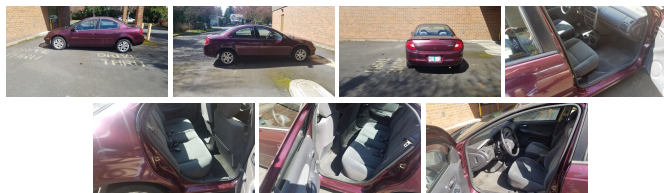

## 2000 Dodge Neon Highline

View this car on our website at [priceisrightoregon.com/6606572/ebrochure](http://priceisrightoregon.com/6606572/ebrochure)

Our Price **\$1,495**

### Specifications:

|                    |   |
|--------------------|---|
| <b>Year:</b>       | 2000  |
| <b>VIN:</b>        | 1B3ES46C6YD502445                             |
| <b>Make:</b>       | Dodge   |
| <b>Model/Trim:</b> | Neon Highline                                 |
| <b>Condition:</b>  | Pre-Owned                                     |
| <b>Body:</b>       | Sedan   |
| <b>Exterior:</b>   | Purple  |
| <b>Engine:</b>     | 2.0L (122) SOHC SMPI 16 VALVE 4 CYL<br>ENGINE |
| <b>Interior:</b>   | Gray Cloth                                    |
| <b>Mileage:</b>    | 164,568                                       |
| <b>Drivetrain:</b> | Front Wheel Drive                             |
| <b>Economy:</b>    | City 25 / Highway 31                          |

---

2000 Dodge Neon Highline

Price is Right Oregon - 971-279-2550 - View this car on our website at [priceisrightoregon.com/6606572/ebrochure](http://priceisrightoregon.com/6606572/ebrochure)

**Our Location :**

### Exterior

- Body-color door handles, bodyside moldings, front & rear fascias
- Driver remote/passenger manual mirrors- Halogen headlights- Tinted glass
- Variable intermittent windshield wipers