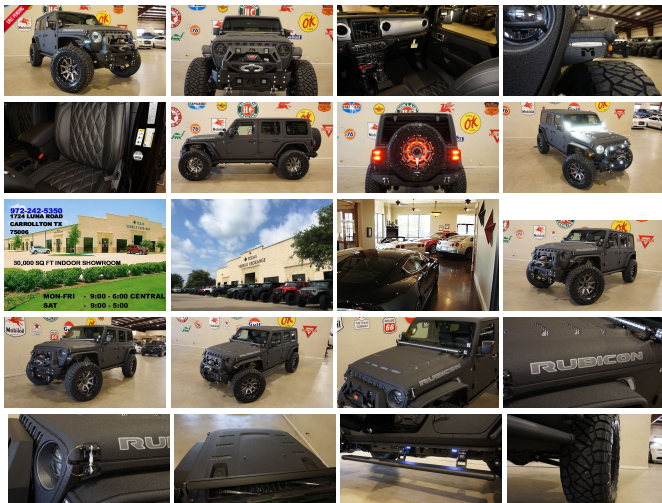

2019 Jeep Wrangler JL Unlimited Rubicon 4X4 DUPONT KEVLAR,LIFT,LED'S,NAV

View this car on our website at tveauto.com/6605090/ebrochure

Our Price **\$84,900**

Specifications:

Year:	2019
VIN:	1C4HJXFG9KW595024
Make:	Jeep
Stock:	595024
Model/Trim:	Wrangler JL Unlimited Rubicon 4X4 DUPONT KEVLAR,LIFT,LED'S,NAV
Condition:	Pre-Owned
Body:	SUV
Exterior:	Black
Engine:	ENGINE: 3.6L V6 24V VVT UPG I W/ESS
Interior:	Black Leather
Transmission:	TRANSMISSION: 8-SPEED AUTOMATIC (850RE)
Mileage:	36
Drivetrain:	4 Wheel Drive
Economy:	City 17 / Highway 23

NATION WIDE FINANCING

SUBMIT CREDIT APP WWW.TVEAUTO.COM

OR CALL 972-242-5350

"RAPTOR BLACK EDITION"

CUSTOM BUILT **KEVLAR** 2019 JEEP
WRANGLER JL UNLIMITED RUBICON 4X4
WITH 24R PACKAGE

UPGRADES INCLUDE:

- * RAPTOR BLACK KEVLAR COATING WITH SILVER ACCENTS
- * CUSTOM ALEA BLACK PERFORATED LEATHER WITH SILVER STITCHING
- * FACTORY REMOTE START
- * REMOTE PROXIMITY KEYLESS ENTRY
- * COLD WEATHER GROUP
- * LED LIGHTING GROUP
- * FACTORY 8.4 INCH TOUCH SCREEN NAVIGATION WITH HD AM/FM/SIRIUS STEREO & ALPINE PREMIUM AUDIO SYSTEM
- * FACTORY BACK-UP CAMERA
- * U-CONNECT
- * (4.10 AXLE RATIO)
- * FAB FOURS "FULL METAL JACKET" STUBBY WINCH BUMPER WITH MODIFIER
- * 4 LED D2 LIGHTS IN FRONT BUMPER
- * FRONT D-RINGS & ISOLATORS (SILVER)
- * WARN ZEON 8-S WINCH WITH SYNTHETIC ROPE
- * FACTORY 55 PROLINK (BLACK)
- * FACTORY MESH GRILLE PAINTED SILVER
- * FACTORY LED HEADLIGHTS
- * RUGGED RIDGE BLACK HEADLIGHT GUARDS
- * NEW RK SPORT RAM AIR VENTED HOOD
- * DRAKE OFF ROAD HOOD LATCHES
- * METALCLOAK'S JL OVERLAND FENDERS
- * DV8 OFF ROAD FRONT & REAR INNER FENDERS
- * RUBICON EXPRESS 2.5" LIFT KIT WITH TERAFLEX FALCON SHOCKS
- * TERAFLEX FALCON STABILIZER KIT