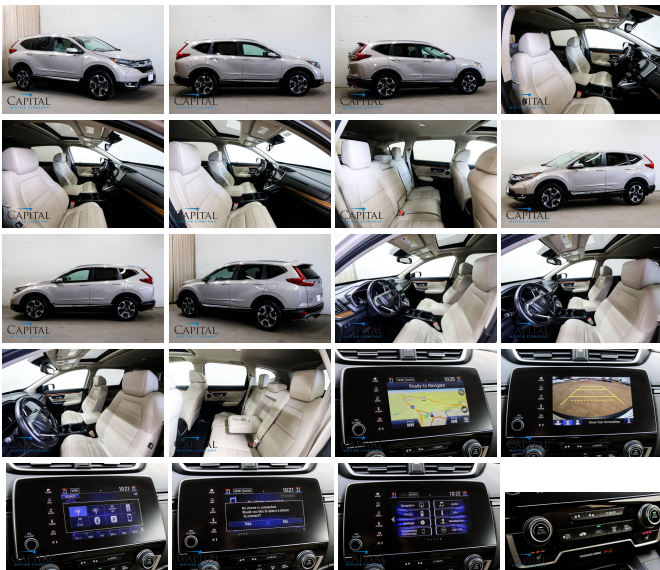

2833 Alpine Rd
Eau Claire, Wisconsin
54703

2017 Honda CR-V Touring AWD Crossover w/Navigation, Heated Seats, Keyless Start, Moonroof & Apple CarPlay

Steve Allingham

View this car on our website at capitalmotorcompany.com/6603082/ebrochure

We have for sale an immaculate 1-Owner 2017 Honda CR-V Touring AWD Crossover SUV with so much to offer! This CR-V has a great look with gorgeous Sandstorm Metallic exterior, 18-inch black and silver wheels and the stunning Ivory leather interior that gets so many compliments. The paint and body are exceptionally clean and the interior is fantastic. There is no doubt the previous owner loved this SUV and we know that if you like how it looks in the pictures you will love it when you get to drive it!

33MPG on the Highway with Honda's Full-Time All-Wheel Drive makes this a great SUV to drive in any part of the country! This CR-V has crisp responsive handling and feels stable in any sort of severe weather or poor road conditions! It also has a Tow Hitch which allows you to tow a trailer or add an external