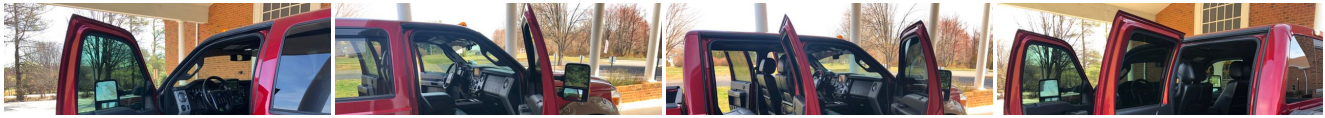

Specifications:

Year:	2016
VIN:	1FT7W2B65GEB22716
Make:	FORD
Stock:	B22716
Model/Trim:	F250 LARIAT SUPER DUTY
Condition:	Pre-Owned
Exterior:	RED
Mileage:	50,554
Drivetrain:	4 Wheel Drive

Vehicle Description

Installed Options

Interior