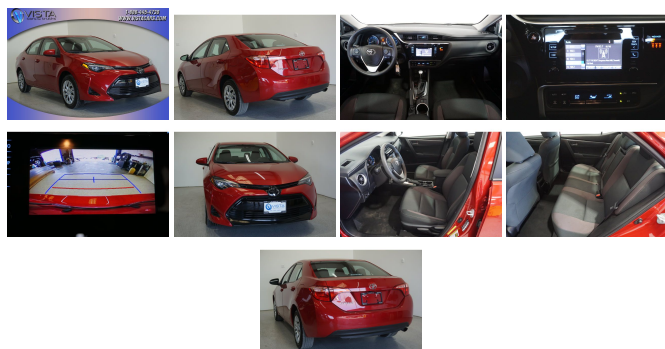

2018 Toyota Corolla LE

View this car on our website at vistacars.com/6602083/ebrochure

Website Price **\$15,990**

Specifications:

Year:	2018
VIN:	5YFBURHEXJP806730
Make:	Toyota
Stock:	JP806730
Model/Trim:	Corolla LE
Condition:	Pre-Owned
Body:	Sedan
Exterior:	Barcelona Red Metallic
Engine:	Engine: 1.8L I-4 DOHC Dual VVT-i
Interior:	Ash/Dark Gray Cloth
Mileage:	33,577
Drivetrain:	Front Wheel Drive
Economy:	City 28 / Highway 36

	No accidents reported to CARFAX
	No damage reported to CARFAX
	CARFAX 1-Owner vehicle
	Rental vehicle
	Last owned in Texas
	33,577 Last reported odometer reading

FREE CARFAX Report

See the full CARFAX Report for additional information

Exterior

- Wheels: 16" x 6.5" Wide Vent Steel - Tires: P205/55R16 All-Season- Steel Spare Wheel
- Compact Spare Tire Mounted Inside Under Cargo- Clearcoat Paint
- Body-Colored Front Bumper- Body-Colored Rear Bumper- Black Side Windows Trim
- Body-Colored Door Handles- Body-Colored Power Heated Side Mirrors w/Manual Folding
- Fixed Rear Window w/Defroster- Light Tinted Glass- Variable Intermittent Wipers
- Fully Galvanized Steel Panels- Black Grille- Trunk Rear Cargo Access
- Fully Automatic Projector Beam Led Low/High Beam Auto High-Beam Headlamps w/Delay-Off
- LED Daytime Running Lights (DRL) -inc: Integrated into bumper