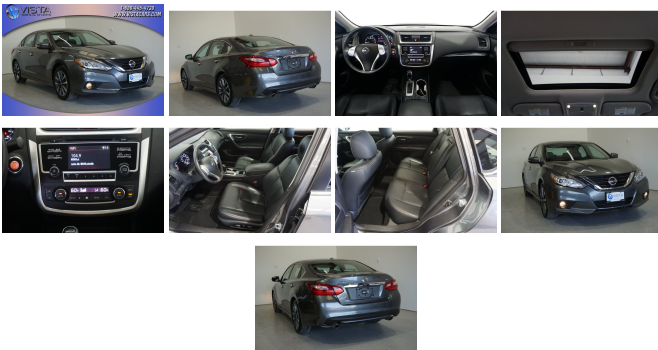

2017 Nissan Altima 2.5 SL

View this car on our website at vistacars.com/6602082/ebrochure

Website Price **\$18,990**

Specifications:

Year:	2017
VIN:	1N4AL3AP1HC213726
Make:	Nissan
Stock:	HC213726
Model/Trim:	Altima 2.5 SL
Condition:	Pre-Owned
Body:	Sedan
Exterior:	Gun Metallic
Engine:	Engine: 2.5L DOHC 16-Valve 4-Cylinder
Interior:	Charcoal Leather
Mileage:	45,418
Drivetrain:	Front Wheel Drive
Economy:	City 27 / Highway 39

2017 Nissan Altima 2.5 SL

Vista Cars and Trucks - 281-445-1800 - View this car on our website at vistacars.com/6602082/ebrochure

Vehicle History Report : as Of 05/21/2019

 Snapshot

2017 NISSAN ALTIMA 2.5/S/SV/SL/SR

	No accidents reported to CARFAX
	No damage reported to CARFAX
	2 Previous owners
	Types of owners: Rental, Personal
	Last owned in Texas
	45,426 Last reported odometer reading

FREE CARFAX Report

See the full CARFAX Report for additional information

- Power 1st Row Windows w/Driver And Passenger 1-Touch Up/Down - Systems Monitor
- Trip Computer- Outside Temp Gauge- Analog Display
- Manual Adjustable Front Head Restraints and Fixed Rear Head Restraints
- Front Center Armrest w/Storage and Rear Center Armrest- 2 Seatback Storage Pockets
- Seats w/Leatherette Back Material- Perimeter Alarm- Engine Immobilizer
- 2 12V DC Power Outlets- Air Filtration