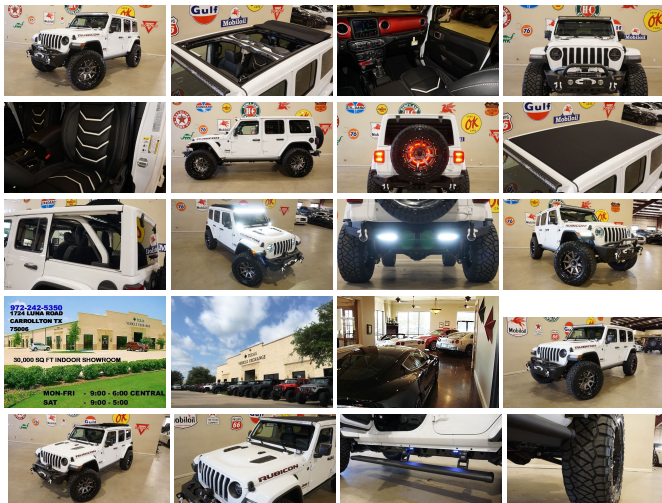

2019 Jeep Wrangler JL Unlimited Rubicon 4X4 SKY TOP,LIFTED,LED'S,FUEL WHLS

View this car on our website at tveauto.com/6602008/ebrochure

Our Price **\$78,900**

Specifications:

Year:	2019
VIN:	1C4HJXFG3KW595021
Make:	Jeep
Stock:	595021
Model/Trim:	Wrangler JL Unlimited Rubicon 4X4 SKY TOP,LIFTED,LED'S,FUEL WHLS
Condition:	Pre-Owned
Body:	SUV
Exterior:	Bright White Clearcoat
Engine:	ENGINE: 3.6L V6 24V VVT UPG I W/ESS
Interior:	Black Leather
Transmission:	TRANSMISSION: 8-SPEED AUTOMATIC (850RE)
Mileage:	23
Drivetrain:	4 Wheel Drive
Economy:	City 17 / Highway 23

NATION WIDE FINANCING

SUBMIT CREDIT APP WWW.TVEAUTO.COM

OR CALL 972-242-5350

"BRIGHT WHITE CLEAR COAT EDITION"
CUSTOM BUILT 2019 JEEP WRANGLER JL
UNLIMITED RUBICON 4X4 WITH 24R
PACKAGE

UPGRADES INCLUDE:

- * BRIGHT WHITE CLEAR COAT
- * SKY ONE-TOUCH POWER TOP WITH REMOVABLE REAR QUARTER WINDOWS
- * CUSTOM ALEA BLACK LEATHER WITH WHITE STITCHING
- * FACTORY REMOTE START
- * REMOTE PROXIMITY KEYLESS ENTRY
- * COLD WEATHER GROUP
- * LED LIGHTING GROUP
- * FACTORY 8.4 INCH TOUCH SCREEN NAVIGATION WITH HD AM/FM/SIRIUS STEREO & ALPINE PREMIUM AUDIO SYSTEM
- * FACTORY BACK-UP CAMERA
- * U-CONNECT
- * (4.10 AXLE RATIO)
- * SMITTYBILT XRC GEN 2 FRONT BUMPER WITH LED FOGLIGHTS
- * FRONT D-RINGS & ISOLATORS (WHITE)
- * SMITTYBILT NEW GEN II "X20" 10,000 LB WATERPROOF AND WIRELESS CONTROL WINCH WITH SYNTHETIC ROPE
- * FACTORY 55 PROLINK (BLACK)
- * FACTORY MESH GRILLE PAINTED BLACK
- * FACTORY LED HEADLIGHTS
- * RUGGED RIDGE BLACK HEADLIGHT GUARDS
- * MOPAR 10TH ANNIVERSARY RUBICON POWER DOME HOOD
- * PAINTED TO MATCH FENDER FLARES
- * RUBICON EXPRESS 2.5" LIFT KIT WITH TERAFLX FALCON SERIES 3 SHOCKS & RESERVOIRS
- * TERAFLEX FALCON STABILIZED KIT