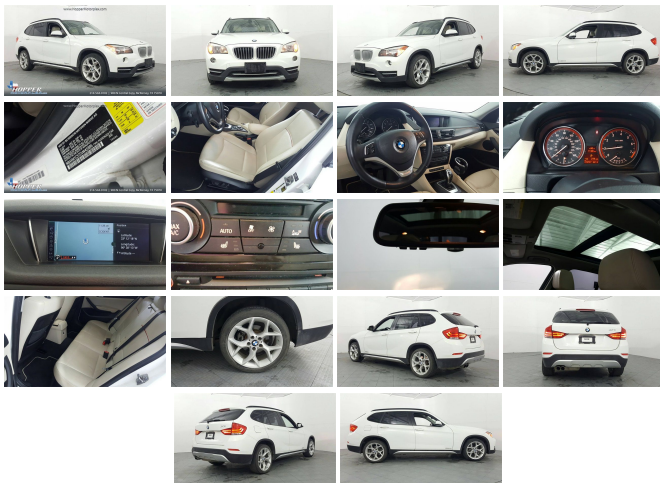

2013 BMW X1 sDrive28i

View this car on our website at hoppermotorplex.com/6601057/ebrochure

Our Price **$12,526**

Specifications:

Year:	2013
VIN:	WBAVM1C57D VW45886
Make:	BMW
Stock:	45886M
Model/Trim:	X1 sDrive28i
Condition:	Pre-Owned
Body:	SUV
Exterior:	Alpine White
Engine:	2.0L TwinPower turbocharged I4 engine w/start/stop function & eco pro mode
Interior:	Sand Beige Leather
Mileage:	76,551
Drivetrain:	Rear Wheel Drive
Economy:	City 24 / Highway 34

Navigation System ***Rear View Camera*** ***Heated Front
Leather Seats*** ***Garage Door Transmitter*** ***Power Sunroof***

2013 BMW X1 sDrive28i Alpine White 4D Sport Utility RWD 8-Speed
Automatic Steptronic 2.0L 4-Cylinder 16V DOHC

24/34 City/Highway MPG

Our family owned dealership was established in West Texas in 1967. We have been providing customers with quality vehicles for decades with the service to match. With almost four acres of unique inventory, we are sure the Hopper Family will have what you're looking for. Come down and take a look! Our VIP Preferred program provides customers with one year of FREE maintenance (Some Exclusions Apply, ask for details) which includes: -Priority Service -12 months/12,000 miles of oil changes -Tire rotations -Multi-point Inspection -90 Day Powertrain Warranty (Some Exclusions Apply) -A loaner car available with reservation -10% discount on parts and accessories Please check back for more pictures, we're adding new pictures to the website daily.

2013 BMW X1 sDrive28i

Hopper Motorplex - 214-544-0102 - View this car on our website at hoppermotorplex.com/6601057/ebrochure