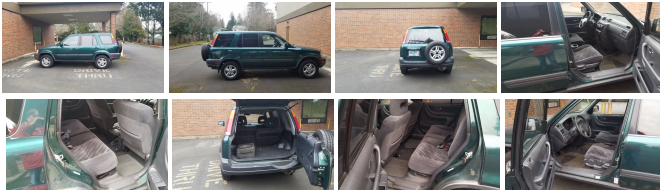

1999 Honda CR-V EX

View this car on our website at priceisrightoregon.com/6598889/ebrochure

Our Price **\$2,495**

Specifications:

Year:	1999
VIN:	JHLRD1865XC014191
Make:	Honda
Model/Trim:	CR-V EX
Condition:	Pre-Owned
Body:	SUV
Exterior:	Green
Engine:	2.0L DOHC 16-valve I4 engine
Interior:	Gray
Mileage:	271,290
Economy:	City 22 / Highway 25

Installed Options

Interior

- 50/50 split fold-down reclining rear seatback w/adjustable outboard headrests
- AM/FM/CD stereo-inc: 4-speakers- Adjustable steering column- Air conditioning
- Cargo area light- Cargo hook- Cruise control- Dash mounted quartz digital clock
- Door pocket storage bins- Driver seat height adjustment- Dual vanity mirrors
- Front/rear accessory outlets- Front/rear beverage holders- Lockable glove compartment
- Low fuel indicator light- Map lights- Micron air filtration system- Pwr door locks
- Pwr windows w/driver-side auto-down- Rear seat heater ducts- Rear storage well
- Rear window defroster w/timer- Reclining front bucket seats w/adjustable head restraints
- Remote glass hatch release- Remote keyless entry system
- Removable folding picnic table- Tachometer