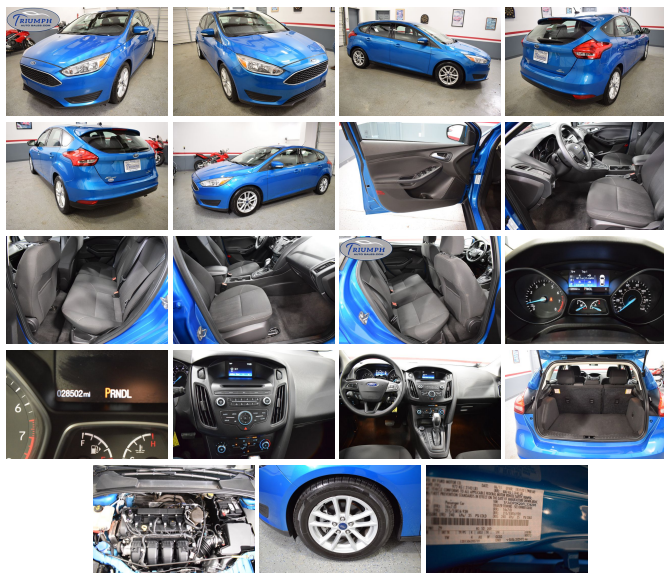

View all of our inventory at TRIUMPHAUTOSALES.COM. Financing is available at full list price W A C. Call MIKE for more details at 901-336-1092 or come by 4875 Elmore Rd. All cars are pre-owned and sold "As Is" and are available for a pre-purchase inspection.

Price excludes $495 doc fee, state and local taxes, tags, registration and title fees and the cost of optional equipment selected by the purchaser. Financing and rate subject to lenders terms. MENTION SNAPPISHONE FOR THIS CASH AND CARRY SPECIAL.

2015 Ford Focus SE

Triumph Auto Sales - 901-380-5464 - View this car on our website at triumphautosales.com/6598725/ebrochure