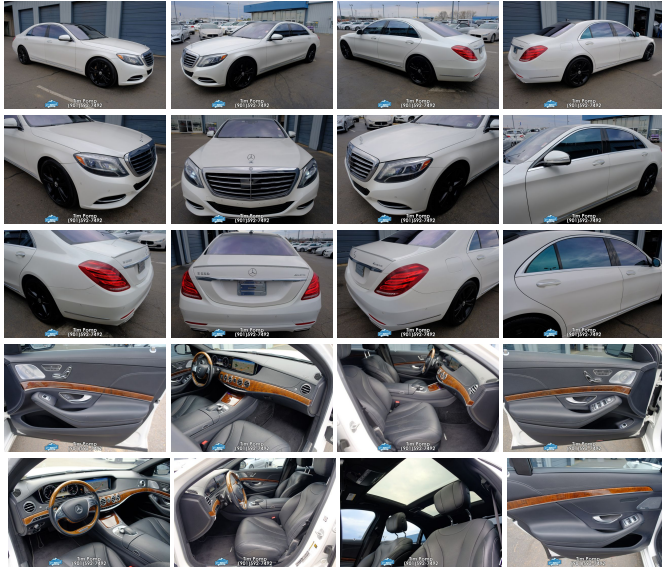

## 2014 Mercedes-Benz S 550 PANO ROOF

**Contact Tim Pomp at 901-592-7492 for information or to schedule a test drive! 901-592-7492**

View this car on our website at [mtmoriahautos.com/6598598/ebrochure](http://mtmoriahautos.com/6598598/ebrochure)

Our Price **\$41,500**

**Specifications:**

**Year:** 2014  
**VIN:** WDDUG8FB0EA053096  
**Make:** Mercedes-Benz  
**Stock:** TP38954  
**Model/Trim:** S 550 PANO ROOF  
**Condition:** Pre-Owned  
**Body:** Sedan  
**Exterior:** Diamond White Metallic  
**Interior:** Black Leather  
**Mileage:** 58,023  
**Drivetrain:** All Wheel Drive  
**Economy:** City 16 / Highway 26