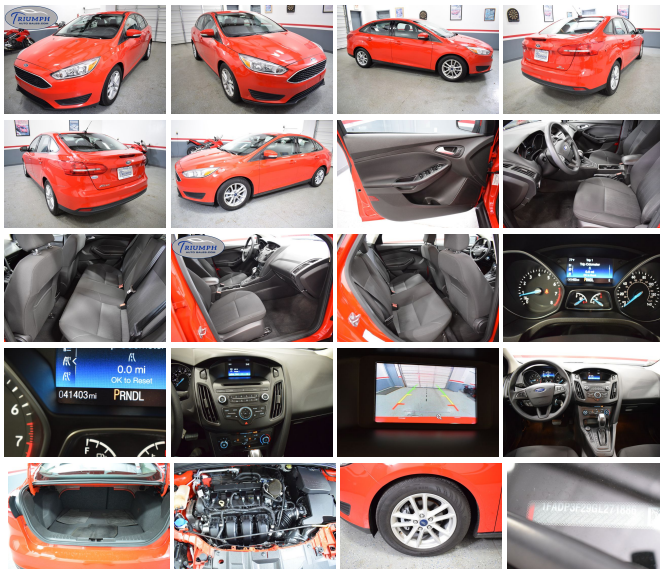

2016 Ford Focus SE

View this car on our website at triumphautosales.com/6598465/ebrochure

Our Price **\$12,450**

Retail Value ~~\$13,540~~

Specifications:

Year:	2016
VIN:	1FADP3F29GL271886
Make:	Ford
Stock:	W15644
Model/Trim:	Focus SE
Condition:	Pre-Owned
Body:	Sedan
Exterior:	Race Red
Interior:	Charcoal Black Cloth
Mileage:	41,402
Drivetrain:	Front Wheel Drive
Economy:	City 26 / Highway 36

This Focus is in great shape and is ready to go. These cars get great gas mileage and are very dependable.

Call RUSSELL 901-268-6627 Call RUSSELL 901-268-6627
Call RUSSELL 901-268-6627

View all of our inventory at TRIUMPHAUTOSALES.COM. Financing is available at full list price W A C. Call RUSSELL for more details at 901-268-6627 or come by 4875 Elmore Rd. All cars are pre-owned and sold "As Is" and are available for a pre-purchase inspection. Price excludes \$495 doc fee, state and local taxes, tags, registration and title fees and the cost of optional equipment selected by the purchaser. Financing and rate subject to lenders terms. MENTION SNAPFISHONE FOR THIS CASH AND CARRY SPECIAL.

FREE CARFAX Report

See the full CARFAX Report for additional information

*carfax Snapshot is a reflection of available information on the date the report was pulled. carfax is constantly being updated with new information and is subject to change at any time.