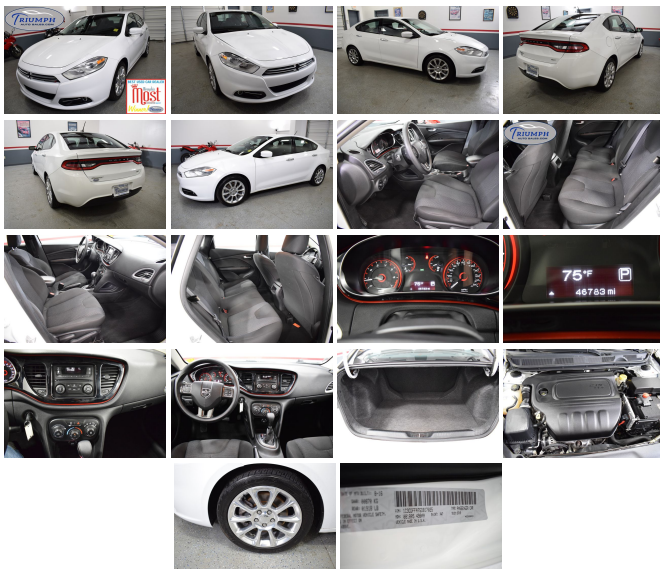

4875 Elmore Rd.
 Memphis, TN 38128

2016 Dodge Dart SXT Sport

Ron Johnson

View this car on our website at triumphautosales.com/6598426/ebrochure

Our Price **\$10,595**

Retail Value ~~\$13,540~~

Specifications:

Year:	2016
VIN:	1C3CDFFA7GD817025
Make:	Dodge
Stock:	W15614
Model/Trim:	Dart SXT Sport
Condition:	Pre-Owned
Body:	Sedan
Exterior:	Bright White Clearcoat
Engine:	ENGINE: 2.0L I4 DOHC
Interior:	Black Cloth
Mileage:	46,781
Drivetrain:	Front Wheel Drive
Economy:	City 24 / Highway 34

Option Packages

Factory Installed Packages

-
ENGINE: 2.0L I4 DOHC

Triumph Auto Sales

triumphautosales.com

4875 Elmore Rd.

Memphis, TN 38128

© 2019 AutoRevo - All rights reserved. - Powered by [AutoRevo](#)