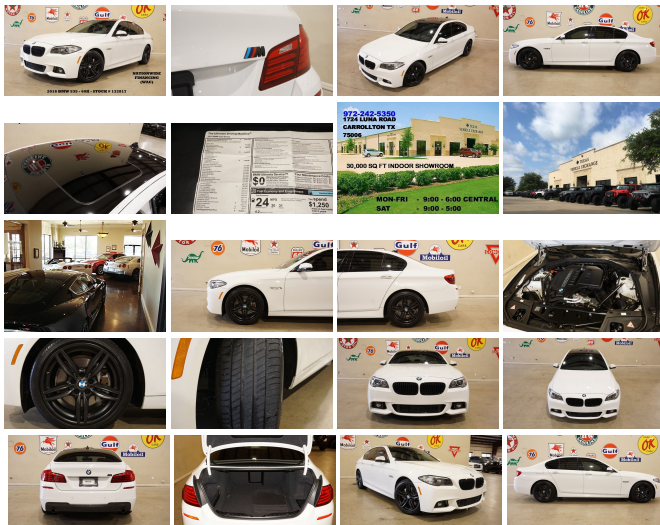

2016 BMW 535i Sedan M SPORT PKG,HUD,SUNROOF,NAV,HTD LTH,60K!

View this car on our website at tveauto.com/6597386/ebrochure

Our Price **\$28,900**

Specifications:

Year:	2016
VIN:	WBA5B1C50GG132817
Make:	BMW
Stock:	132817
Model/Trim:	535i Sedan M SPORT PKG,HUD,SUNROOF,NAV,HTD LTH,60K!
Condition:	Pre-Owned
Body:	Sedan
Exterior:	Alpine White
Engine:	Engine: 3.0L DOHC 24V I6 w/TwinPower Turbo -inc: piezo direct fuel injection, Valvetronic and Double-VANOS steplessly variable valve timing
Interior:	Black Leather
Mileage:	60,478
Drivetrain:	Rear Wheel Drive
Economy:	City 20 / Highway 31

NATION WIDE FINANCING

SUBMIT CREDIT APP WWW.TVEAUTO.COM

OR CALL 972-242-5350

2016 BMW 535I SEDAN RWD, 3.0L TWIN POWER TURBO I6 ENGINE, AUTOMATIC TRANSMISSION, ONLY 60K, ALPINE WHITE W/BLACK LEATHER INTERIOR, CARFAX REPORTS 2 OWNERS, APPEARS TO BE A NON-SMOKER, M SPORT PACKAGE, DRIVER ASSISTANCE PACKAGE, PREMIUM PACKAGE, PUSH BUTTON START, FOGLIGHTS, FRONT & REAR PARK DISTANCE SENSORS, HEAD-UP DISPLAY, SUNROOF, NAVIGATION, BACK-UP CAMERA, POWER WINDOWS, POWER

CAMERA, POWER WINDOWS, POWER DOOR LOCKS, POWER FOLDING HEATED MIRRORS WITH TURN SIGNALS, POWER TILT/TELESCOPE STEERING WHEEL WITH AUDIO & CRUISE CONTROLS, PADDLE SHIFTERS, DUAL POWER & HEATED FRONT SEATS WITH DRIVER 2 MEMORY POSITION, DTC CONTROL, ECO PRO/COMFORT/SPORT BUTTON, ICE COLD A/C, DUAL CLIMATE CONTROL, HARMAN/KARDON LOGIC 7 HD AM/FM/SIRIUS STEREO WITH CD PLAYER, BLUETOOTH, SELF DIMMING REAR VIEW MIRROR, HOMELINK GARAGE CONTROLS, DUAL LIGHTED VANITY MIRRORS, REAR A/C VENTS, POWER REAR TRUNK LID, FLOOR MATS, OWNER'S MANUAL, 1 KEY/1 REMOTE. 19 IN BLACK M ALLOY WHEELS, FRONT TIRES ARE MICHELIN 245/40R/19 WITH APPROX 70% TREAD LIFE REMAINING, REAR TIRES ARE MICHELIN 275/35R/19 WITH APPROX 40% TREAD LIFE REMAINING. RUNS AND DRIVES GREAT. GIVE US A CALL @ 972-242-5350 OR STOP BY FOR A TEST DRIVE. 1724 LUNA RD IN CARROLLTON - 2 MILES NORTH OF 635. CLICK ON CARFAX ICON TO VIEW A FULL REPORT AT NO COST TO YOU.