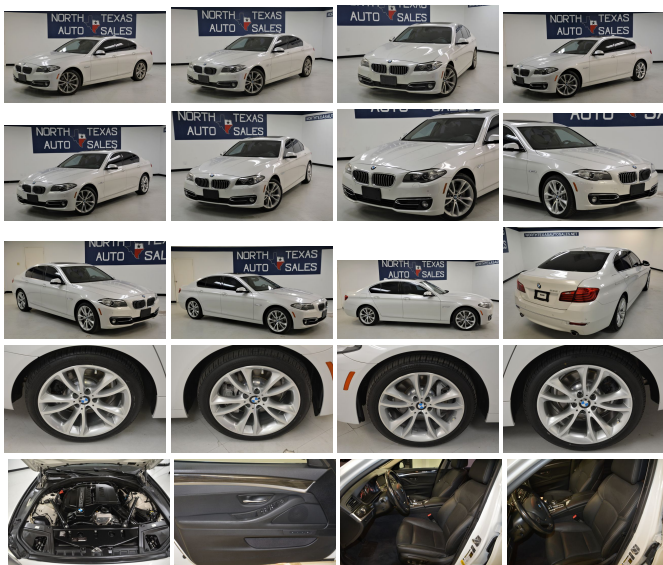

2014 BMW 535i

View this car on our website at northtexasautosales.net/6596953/ebrochure

Our Price **\$20,995**

Specifications:

Year:	2014
VIN:	WBA5B1C59ED484115
Make:	BMW
Stock:	d484115
Model/Trim:	535i
Condition:	Pre-Owned
Body:	Sedan
Exterior:	Mineral White Metallic
Engine:	Engine: 3.0L DOHC 24V I6 w/TwinPower Turbo -inc: piezo direct fuel injection, Valvetronic and Double-VANOS steplessly variable valve timing
Interior:	- Leather
Mileage:	72,133
Drivetrain:	Rear Wheel Drive
Economy:	City 20 / Highway 30

Exterior

- Body-Colored Door Handles- Body-Colored Front Bumper
- Body-Colored Power Heated Auto Dimming Side Mirrors w/Power Folding and Turn Signal Indicator
- Body-Colored Rear Bumper- Chrome Grille- Chrome Side Windows Trim
- Clearcoat Paint- Cornering Lights
- Express Open/Close Sliding And Tilting Glass 1st Row Sunroof w/Power Sunshade
- Fixed Rear Window w/Defroster- Front Fog Lamps
- Fully Automatic Projector Beam High Intensity Low/High Beam Daytime Running Auto-Leveling Directionally Adaptive Headlamps w/Delay-Off
- Galvanized Steel/Aluminum Panels- LED Brakelights- Light Tinted Glass
- Perimeter/Approach Lights
- Speed Sensitive Rain Detecting Variable Intermittent Wipers w/Heated Jets
- Tires: P245/45R18 AS Run-Flat- Trunk Rear Cargo Access- Wheels w/Silver Accents
- Wheels: 18" x 8.0" Light Alloy Star-Spoke -inc: Style 365