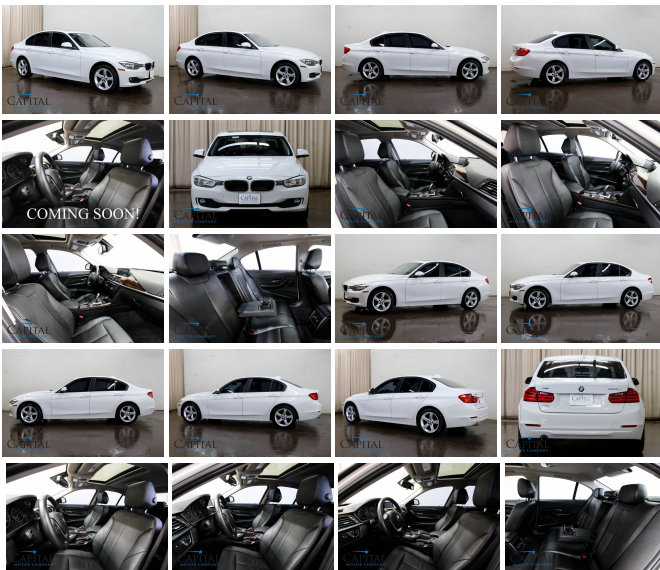

# 2015 BMW 328d xDrive AWD Clean Diesel w/Navigation, Heated Seats, Comfort Access and Bluetooth Audio

**Steve Allingham**

View this car on our website at [capitalmotorcompany.com/6596739/ebrochure](http://capitalmotorcompany.com/6596739/ebrochure)

Your Price **\$22,950**

We are selling this gorgeous *1-Owner* 2015 BMW 328d xDrive AWD Clean Diesel luxury sports car! This is a fantastic car with a lot to offer and it is in great shape inside and out. It has a beautiful Alpine White exterior with tinted windows for a clean, private appearance and 17-inch Star Spoke wheels give this BMW an incredible stance so we know that if you like how this BMW looks in the pictures you will love it when you come drive it.