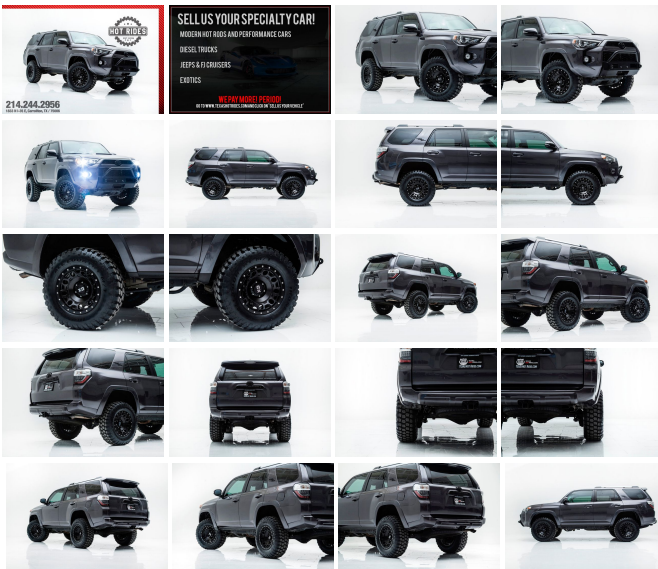

2017 Toyota 4Runner TRD Off Road Premium Lifted

View this car on our website at texashotrides.com/6596236/ebrochure

Our Price **\$35,991**

Specifications:

Year:	2017
VIN:	JTEBU5JR5H5435761
Make:	Toyota
Stock:	119350
Model/Trim:	4Runner TRD Off Road Premium Lifted
Condition:	Pre-Owned
Body:	SUV
Exterior:	Magnetic Gray Metallic
Engine:	Engine: 4.0L V6 DOHC SMPI
Interior:	Black Leather
Transmission:	Automatic
Mileage:	38,902
Drivetrain:	4 Wheel Drive
Economy:	City 17 / Highway 20

2017 TOYOTA 4-RUNNER TRD OFF ROAD PREMIUM IN MAGNETIC GRAY METALLIC!

Here it is! An amazing SUV with tons of space, versatility, & capability! These 4-Runners are extremely fun to drive and turn heads!

WE
FINANCE!

BEAUTIFUL DARK GRAY METALLIC EXTERIOR
LUXURIOUS BLACK LEATHER INTERIOR W/ RED
STITCHING

POWERFUL & RELIABLE 4.0L V6 ENGINE

SMOOTH AUTOMATIC TRANSMISSION

4-WHEEL DRIVE

TRD OFF-ROAD PREMIUM EDITION

17" KMC XD OFF-ROAD WHEELS IN SATIN BLACK

BRAND NEW UPGRADED M/T TIRES

C4 FAB OFF-ROAD "LOW-PRO" FRONT BUMPER

STILL UNDER FACTORY WARRANTY

EXTENDED WARRANTY OPTIONS AVAILABLE

EXCELLENT FINANCING OPTIONS AVAILABLE!