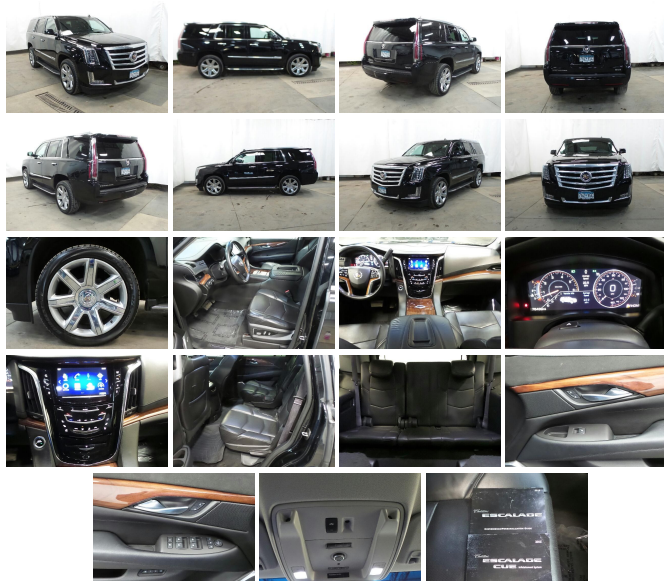

victoriaautosales.com
952-564-6165
1400 Steiger Lake Ln
Victoria, MN 55386

2015 Cadillac Escalade Luxury

View this car on our website at victoriaautosales.com/6596213/ebrochure

Our Price **\$38,499**

Specifications:

Year:	2015
VIN:	1GYS4BKJ2FR100453
Make:	Cadillac
Stock:	17246B
Model/Trim:	Escalade Luxury
Condition:	Pre-Owned
Body:	SUV
Exterior:	BLACK RAVEN
Engine:	ENGINE, 6.2L V8 WITH ACTIVE FUEL MANAGEMENT
Interior:	Jet Black Leather
Mileage:	76,439
Drivetrain:	4 Wheel Drive
Economy:	City 14 / Highway 21

JUST REPRICED FROM \$39,750, PRICED TO MOVE \$700 below Kelley Blue Book! Excellent Condition. Luxury trim. Navigation, Sunroof, Heated Leather Seats, Power Liftgate, Rear Air, 4x4, Trailer Hitch, Alloy Wheels, Captains Chairs. [READ MORE!](#)

KEY FEATURES INCLUDE

Leather Seats, Navigation, Sunroof, 4x4, Quad Bucket Seats, Power Liftgate, Rear Air, Heated Driver Seat, Heated Rear Seat, Cooled Driver Seat, Back-Up Camera, Running Boards, Premium Sound System, Satellite Radio, iPod/MP3 Input MP3 Player, Keyless Entry, Privacy Glass, Remote Trunk Release, Child Safety Locks. Cadillac Luxury with Black Raven exterior and Jet Black interior features a 8 Cylinder Engine with 420 HP at 5600 RPM*. Non-Smoker vehicle, 125-Point Inspection and Reconditioning, Local Trade.