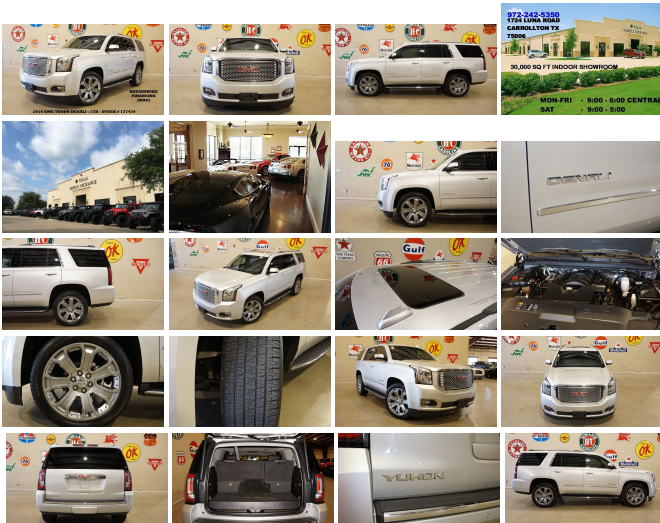

2016 GMC Yukon Denali 4WD ROOF,NAV,REAR DVD,HTD/COOL LTH,22'S,37K!

View this car on our website at tveauto.com/6596187/ebrochure

Our Price **\$47,900**

Specifications:

Year:	2016
VIN:	1GKS2CKJXGR177479
Make:	GMC
Stock:	177479
Model/Trim:	Yukon Denali 4WD ROOF,NAV,REAR DVD,HTD/COOL LTH,22'S,37K!
Condition:	Pre-Owned
Body:	SUV
Exterior:	Quicksilver Metallic
Engine:	ENGINE, 6.2L ECOTEC3 V8
Interior:	Jet Black Leather
Transmission:	TRANSMISSION, 8-SPEED AUTOMATIC
Mileage:	37,031
Drivetrain:	4 Wheel Drive
Economy:	City 15 / Highway 21

2016 GMC Yukon Denali 4WD ROOF,NAV,REAR DVD,HTD/COOL LTH,22'S,37K!

Texas Vehicle Exchange - 972-242-5350 - View this car on our website at veauto.com/6596187/ebrochure

Vehicle History Report : as Of 03/19/2019