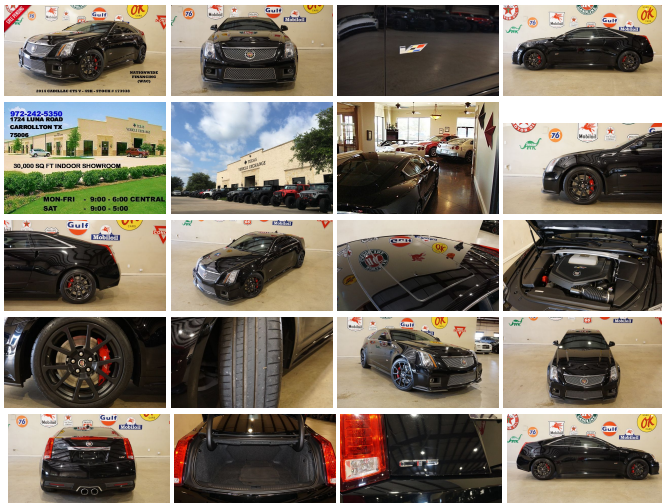

2014 Cadillac CTS-V Coupe AUTO,ROOF,NAV,BACK-UP,RECARO,BLACK WHLS,49K

View this car on our website at tveauto.com/6596186/ebrochure

Our Price **\$38,900**

Specifications:

Year:	2014
VIN:	1G6DV1EP1E0173938
Make:	Cadillac
Stock:	173938
Model/Trim:	CTS-V Coupe AUTO,ROOF,NAV,BACK-UP,RECARO,BLACK WHLS,49K
Condition:	Pre-Owned
Body:	Coupe
Exterior:	Black Raven
Engine:	ENGINE, 6.2L SUPERCHARGED V8
Interior:	Ebony/Ebony Suede/Leather
Transmission:	TRANSMISSION, 6-SPEED AUTOMATIC
Mileage:	49,273
Drivetrain:	Rear Wheel Drive
Economy:	City 12 / Highway 18

NATION WIDE FINANCING

SUBMIT CREDIT APP WWW.TVEAUTO.COM

OR CALL 972-242-5350

2014 CADILLAC CTS-V COUPE, 6.2L SUPERCHARGED V8 ENGINE, AUTOMATIC TRANSMISSION, ONLY 49K, BLACK W/BLACK LEATHER & SUEDE INTERIOR, CARFAX REPORTS 5 OWNERS NO ACCIDENTS, APPEARS TO BE A NON-SMOKER, REMOTE START, FOGLIGHTS, POWER TILT SUNROOF, TOUCH SCREEN NAVIGATION, BACK-UP CAMERA, POWER WINDOWS, POWER DOOR LOCKS, POWER HEATED MIRRORS, BLIND SPOT CONTROL, POWER TILT/TELESCOPE STEERING

2014 Cadillac CTS-V Coupe AUTO,ROOF,NAV,BACK-UP,RECARO,BLACK WHLS,49K
Texas Vehicle Exchange - 972-242-5350 - View this car on our website at tveauto.com/6596186/ebrochure

Our Location :

2014 Cadillac CTS-V Coupe AUTO,ROOF,NAV,BACK-UP,RECARO,BLACK WHLS,49K
Texas Vehicle Exchange - 972-242-5350 - View this car on our website at veauto.com/6596186/ebrochure