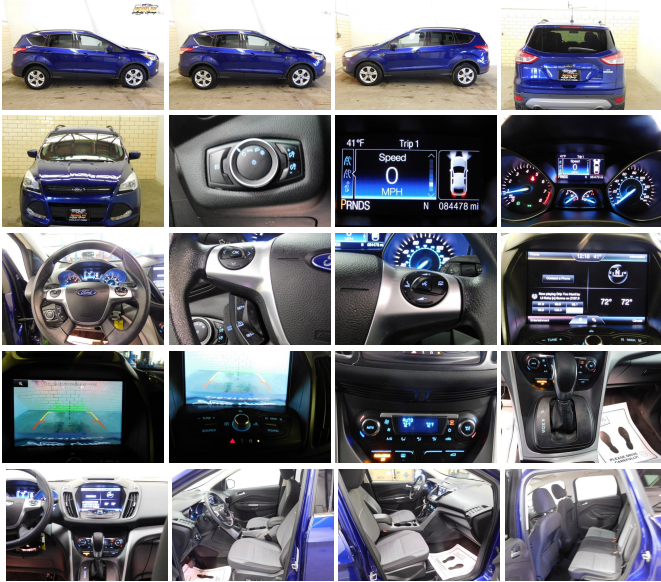

2015 Ford Escape SE

View this car on our website at michaelrayautogroup.com/6596155/ebrochure

Our Price **\$11,395**

Retail Value ~~\$13,995~~

Specifications:

Year:	2015
VIN:	1FMCU0GX9FUC65341
Make:	Ford
Stock:	C65341C01
Model/Trim:	Escape SE
Condition:	Pre-Owned
Body:	SUV
Exterior:	Blue
Engine:	ENGINE: 1.6L ECOBOOST
Interior:	Black
Mileage:	84,403
Drivetrain:	Front Wheel Drive
Economy:	City 23 / Highway 32