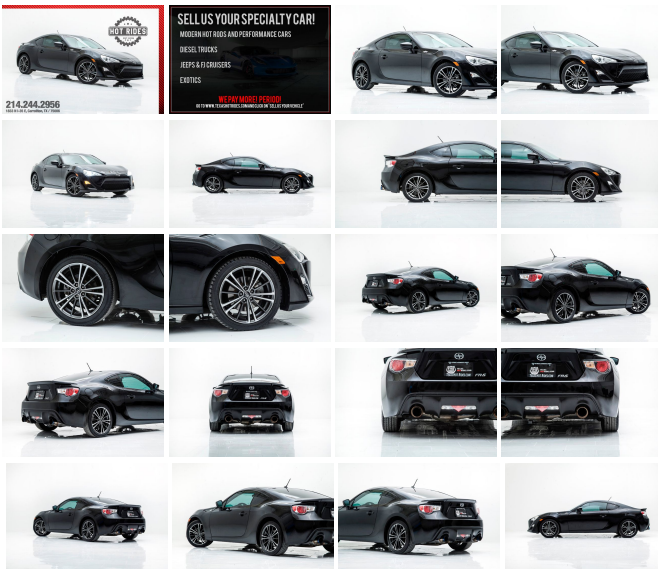

2014 Scion FR-S

View this car on our website at texashotrides.com/6595268/ebrochure

214.244.2956
1833 N I-35 E, Carrollton, TX / 75006

Our Price **\$13,991**

Specifications:

Year:	2014
VIN:	JF1ZNAA14E8705663
Make:	Scion
Stock:	219432
Model/Trim:	FR-S
Condition:	Pre-Owned
Body:	Coupe
Exterior:	Raven
Engine:	Engine: 2.0L H-4 DOHC D-4S Injection
Interior:	Black Cloth
Mileage:	68,042
Drivetrain:	Rear Wheel Drive
Economy:	City 25 / Highway 34

2014 SCION FR-S IN RAVEN BLACK!

Here it is! An amazing car with tons of power/ fuel mileage etc. These cars are extremely fun to drive and turn heads!

WE
FINANCE!

BEAUTIFUL PEARL BLACK EXTERIOR
SPORTY BLACK CLOTH INTERIOR W/ RED

ACCENTS
PEPPY 2.0L 4-CYL. ENGINE
SMOOTH AUTOMATIC TRANSMISSION
CLEAN CARFAX
BESPOKE PREMIUM AUDIO PACKAGE
RARE FACTORY NAVIGATION
TINTED WINDOWS
UPGRADED SPEC-D TUNING TITANIUM CATBACK
EXHAUST SYSTEM
LIKE NEW TIRES ALL AROUND
EXTENDED WARRANTY OPTIONS AVAILABLE
EXCELLENT FINANCING OPTIONS AVAILABLE!