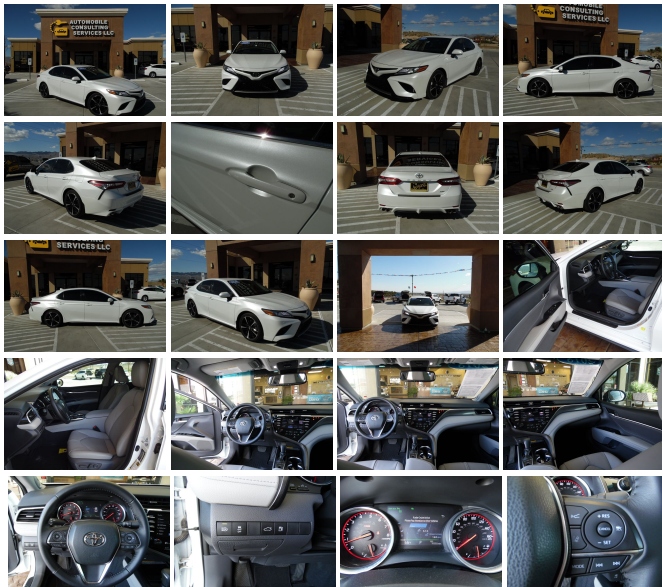

2018 Toyota Camry XSE

Sales Department (928) 763-1633

View this car on our website at automobileconsultingservices.com/6595189/ebrochure

Our Price **\$26,644**

Specifications:

Year:	2018
VIN:	4T1B61HK9JU028341
Make:	Toyota
Model/Trim:	Camry XSE
Condition:	Pre-Owned
Body:	Sedan
Exterior:	Wind Chill Pearl
Engine:	Engine: 2.5L I-4 DOHC 16-Valve -inc: VVT-iE intake and VVT-i exhaust
Interior:	Ash Leather
Mileage:	10,300
Drivetrain:	Front Wheel Drive
Economy:	City 28 / Highway 39