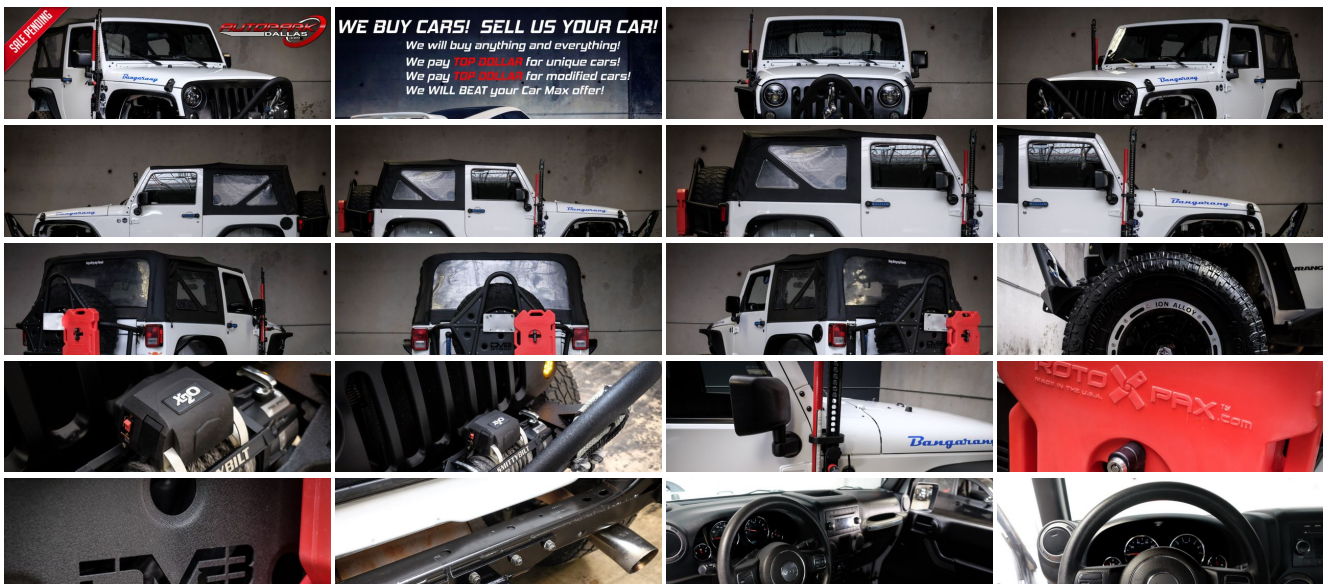

2015 Jeep Wrangler Sport w/ MANY Upgrades!

Website Price \$21,995

View this vehicle on our website at autoparkdallas.com

(214) 945-2601

2061 S Stemmons Fwy , Lewisville, TX 75067

- Photos
- Details
- Contact

ROTO PAX .com
 MADE IN THE U.S.A.

FMF

Specifications:

Year:	2015
VIN:	1C4AJWAG8FL716734
Make:	Jeep
Model/Trim:	Wrangler Sport w/ MANY Upgrades!
Condition:	Pre-Owned
Body:	SUV
Exterior:	Bright White Clearcoat
Engine:	ENGINE: 3.6L V6 24V VVT
Interior:	Black Cloth
Transmission:	TRANSMISSION: 6-SPEED MANUAL (NSG370)
Mileage:	47,052
Drivetrain:	4 Wheel Drive
Economy:	City 17 / Highway 21

Vehicle Description

AutoPark Dallas is excited to offer you this modified 2015 Jeep Wrangler Sport for sale! There isn't a better vehicle for that off-road adventure, the Jeep Wrangler, built tough and durable to handle every terrain thrown at it with no complaints. Not to forget on those warm beautiful days you have the ability to remove the soft top for even more freedom! This Jeep has even a couple of extra goodies to give it the unique feeling to stand out from the rest while you destroy the mud trails. Come check out this amazing Wrangler parked in our indoor 16,000 Sq Ft Showroom located in Addison, Tx. amongst our inventory of 60+ vehicles!

Option Packages

Factory Installed Packages

ENGINE: 3.6L V6 24V VVT

TRANSMISSION: 6-SPEED MANUAL (NSG370)

AIR CONDITIONING

\$1,295

PREMIUM BLACK SUNRIDER SOFT TOP

\$500