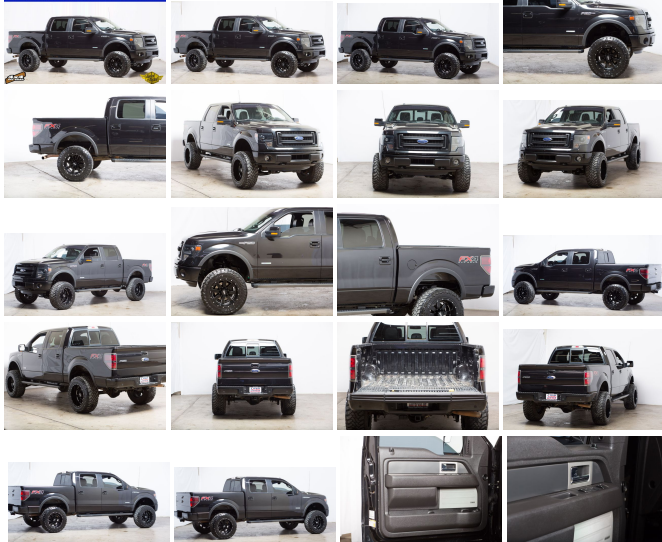

2014 Ford F-150 FX4

View this car on our website at texasautovalue.com/6594669/ebrochure

2014 - Ford F-150 FX4 - 6" Lift, 20" Moto Metal Wheels, 35" Mud Tires - LIFTED & GIFTED!

Our Price **$31,980**

Specifications:

Year: 2014
VIN: 1FTFW1ETXEKF87529
Make: Ford
Stock: F87529
Model/Trim: F-150 FX4
Condition: Pre-Owned
Body: Pickup Truck
Exterior: Black
Engine: ENGINE: 3.5L V6 ECOBOOST
Interior: Black
Mileage: 45,936
Drivetrain: 4 Wheel Drive
Economy: City 14 / Highway 19

2014 Ford F-150 FX4

Offered by: *Texas Auto Value* - 469-547-1642

VIN: 1FTFW1ETXEKF87529
Year: 2014
Make: Ford_
Model: F-150_
Trim: FX4
Stock #: F87529
Condition: Pre-Owned
Mileage: 45936
MPG: 19 Hwy / 14 City
Exterior Color: Black
Interior: Black
Body: Pickup Truck
Cab Style: Transmission: Automatic
Engine: ENGINE: 3.5L V6 ECOBOOST

Texas Auto Value - texasautovalue.com

- CarFax One-Owner!
- Qualifies for CarFax Buyback Guarantee
- CarFax reports No Accidents!
- CarFax reports No Damage!