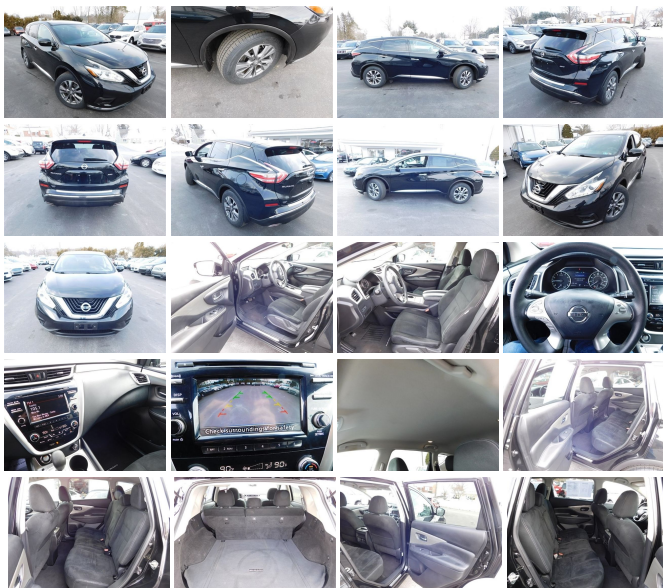

2015 Nissan Murano S

View this car on our website at oregonpikemotors.com/6594661/ebrochure

Our Price **\$14,995**

Specifications:

| | |
|--------------------|----------------------|
| Year: | 2015 |
| VIN: | 5N1AZ2MH2FN203906 |
| Make: | Nissan |
| Stock: | P8253J |
| Model/Trim: | Murano S |
| Condition: | Pre-Owned |
| Body: | SUV |
| Exterior: | BLACK |
| Engine: | Engine: 3.5L V6 DOHC |
| Interior: | BLACK Cloth |
| Mileage: | 96,008 |
| Drivetrain: | All Wheel Drive |
| Economy: | City 21 / Highway 28 |

Our great looking 2015 Nissan Murano SV AWD in Magnetic Black offers a blend of upscale amenities, abundant power and complete comfort that drivers like you rave about! Powered by a proven 3.5 Liter V6 that offers 260hp while paired with an innovative CVT to deliver plenty of get-up-and-go. This All Wheel Drive is easy to drive, looks great, and yields near 28mpg on the open road. The sweeping profile of our SV is enhanced with gleaming alloy wheels, roof rails, and the v-motion grille that lets you stand out from the crowd.

A haven of comfort and refinement, the interior greets you with a 60/40 split-folding rear seat, dual-zone automatic climate control, rearview camera, and smart design you'll appreciate every time you get behind the wheel! Settle into the contoured zero gravity seats with and enjoy technology that is state of the art with voice-recognition, navigation, smartphone app integration, Bluetooth phone and audio connectivity, a prominent touchscreen, available satellite/HD radio and an iPod interface.