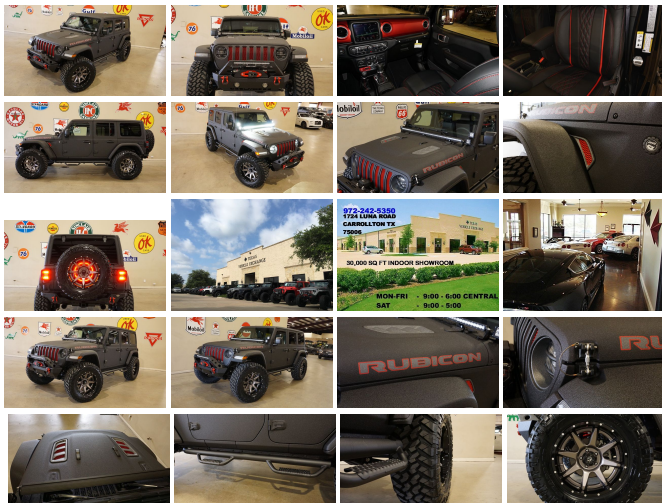

2019 Jeep Wrangler JL Unlimited Rubicon 4X4 DUPONT KEVLAR,LIFT,LED'S,NAV

View this car on our website at tveauto.com/6594503/ebrochure

Our Price **\$79,900**

Specifications:

Year:	2019
VIN:	1C4HJXFG7KW514148
Make:	Jeep
Stock:	514148
Model/Trim:	Wrangler JL Unlimited Rubicon 4X4 DUPONT KEVLAR,LIFT,LED'S,NAV
Condition:	Pre-Owned
Body:	SUV
Exterior:	Black
Engine:	ENGINE: 3.6L V6 24V VVT UPG I W/ESS
Interior:	Black Leather
Transmission:	TRANSMISSION: 8-SPEED AUTOMATIC (850RE)
Mileage:	44
Drivetrain:	4 Wheel Drive
Economy:	City 17 / Highway 23

NATION WIDE FINANCING

SUBMIT CREDIT APP WWW.TVEAUTO.COM

OR CALL 972-242-5350

"RAPTOR BLACK EDITION"

CUSTOM BUILT **KEVLAR** 2019 JEEP
WRANGLER JL UNLIMITED RUBICON 4X4
WITH 24R PACKAGE

UPGRADES INCLUDE:

- * RAPTOR BLACK KEVLAR COATING WITH RED ACCENTS
- * CUSTOM ALEA BLACK LEATHER WITH RED STITCHING
- * FACTORY REMOTE START
- * REMOTE PROXIMITY KEYLESS ENTRY
- * JEEP ACTIVE SAFETY GROUP
- * COLD WEATHER GROUP
- * LED LIGHTING GROUP
- * FACTORY 8.4 INCH TOUCH SCREEN NAVIGATION WITH HD AM/FM/SIRIUS STEREO & ALPINE PREMIUM AUDIO SYSTEM
- * FACTORY BACK-UP CAMERA
- * U-CONNECT
- * (4.10 AXLE RATIO)
- * DV8 OFF ROAD FS-25 STUBBY FRONT BUMPER WITH FRONT SKID PLATE & LED LIGHT BAR & LED FOGLIGHTS
- * FRONT D-RINGS & ISOLATORS (RED)
- * SMITTYBILT NEW GEN II "X20" 10,000 LB WATERPROOF AND WIRELESS CONTROL WINCH WITH SYNTHETIC ROPE
- * FACTORY 55 PROLINK (BLACK)
- * FACTORY MESH GRILLE PAINTED RED
- * FACTORY LED HEADLIGHTS
- * RUGGED RIDGE BLACK HEADLIGHT GUARDS
- * MOPAR 10TH ANNIVERSARY RUBICON POWER DOME HOOD
- * DRAKE OFF ROAD HOOD LATCHES
- * RUBICON EXPRESS 2.5" LIFT KIT WITH TERAFLX FALCON SERIES 3 SHOCKS & RESERVOIRS