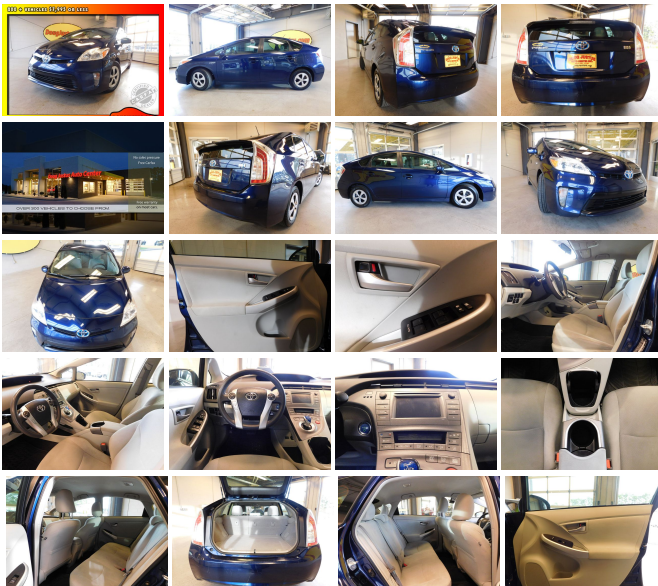

2014 Toyota Prius Four

View this car on our website at dougjustus.com/6593297/ebrochure

Our Price **\$9,850**

Specifications:

Year:	2014
VIN:	JTDKN3DU0E1747978
Make:	Toyota
Stock:	T47978
Model/Trim:	Prius Four
Condition:	Pre-Owned
Body:	Sedan
Exterior:	Nautical Blue Metallic
Engine:	Engine: 1.8L 4-Cylinder DOHC 16V VVT-i -inc: Eco/Power/EV drive modes
Interior:	Blue Cloth
Mileage:	123,233
Drivetrain:	Front Wheel Drive
Economy:	City 51 / Highway 48

Free 30-Days or 1000 miles limited Powertrain Warranty. Visit our website for more details.

Automatic 1.8L 4-cyl 2014 Toyota Prius gets up to 48 MPG hwy. This vehicle comes equipped with cloth interior, power locks, power mirrors, power steering, power windows, and many more features. Visit www.dougjustus.com, call: *865-281-1540*, or text: *865-214-0010* for more info.