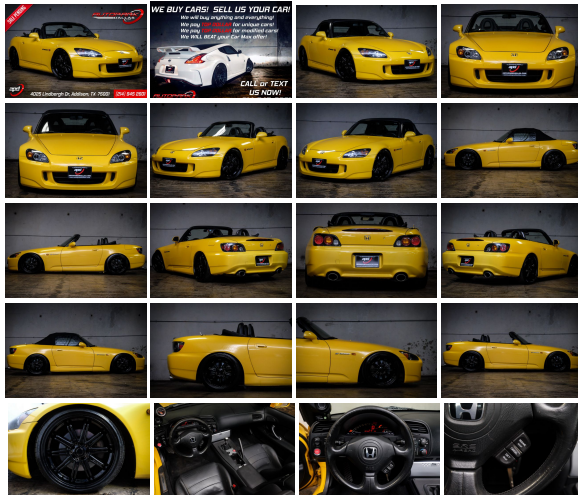

## 2005 Honda S2000 w/ Upgrades!

View this car on our website at [autoparkdallas.com/6593258/ebrochure](http://autoparkdallas.com/6593258/ebrochure)

Our Price **\$16,995**

### Specifications:

- Year:** 2005
- VIN:** JHMAP21475S007342
- Make:** Honda
- Model/Trim:** S2000 w/ Upgrades!
- Condition:** Pre-Owned
- Body:** Convertible
- Exterior:** Rio Yellow Pearl
- Engine:** 2.2L DOHC MPFI 16-valve VTEC I4 engine
- Interior:** Black Leather
- Transmission:** 6-speed manual transmission w/OD, short-throw direct shift linkage
- Mileage:** 97,525
- Drivetrain:** Rear Wheel Drive
- Economy:** City 20 / Highway 25

AutoPark Dallas is excited to offer you this 2005 Honda S2000 for sale! The S2000 is Honda's claim to pure drivability, a convertible roadster that keeps performance in mind while providing the ultimate power-to-weight ratio. The nimble VTEC engine bundles up nicely with the balanced design, precise steering, and flawless handling all under the name Honda! And yes, you'll have a smile on your face while you take this beautiful Rio Yellow Pearl S2000 on a cruise with the top down! Come on through and check out this beauty of a Honda parked in our indoor 16,000 Sq Ft Showroom located in Addison, Tx. amongst our inventory of 60+ unique and luxury vehicles!