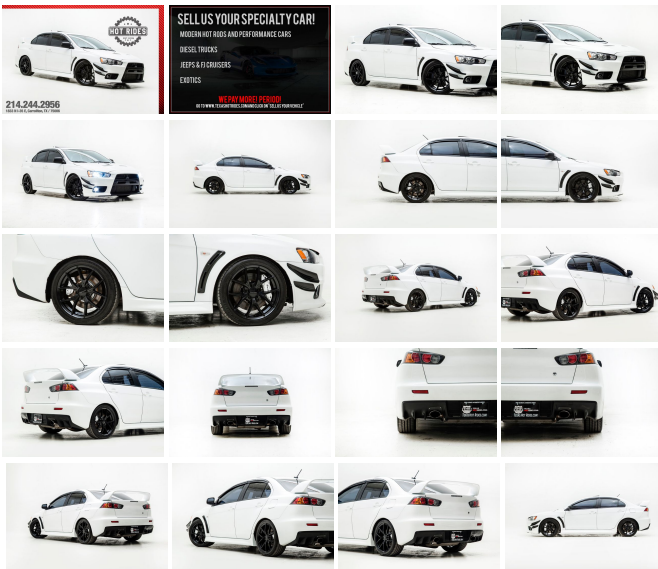

2014 Mitsubishi Lancer Evolution MR Touring

View this car on our website at texashotrides.com/6593214/ebrochure

Our Price **\$26,991**

Specifications:

Year:	2014
VIN:	JA32W5FVXEU001372
Make:	Mitsubishi
Stock:	1118115
Model/Trim:	Lancer Evolution MR Touring
Condition:	Pre-Owned
Body:	Sedan
Exterior:	Wicked White
Engine:	Engine: 2.0L MIVEC DOHC I-4 Turbo/Intercooled
Interior:	Black Leather
Mileage:	40,501
Drivetrain:	All Wheel Drive
Economy:	City 17 / Highway 22

2014 MITSUBISHI LANCER EVOLUTION X MR IN WICKED WHITE!

Here IT IS! This car is a HEAD TURNER with an attitude and all the power to back it up. This Evolution X is LOADED with rare factory options that you don't see every day; as this vehicle was special ordered with optional equipment. These cars handle AMAZING and extremely fun to drive. You can't go wrong with an EVO. The Mitsubishi Evolution combines stylish looks with credible power and reliability. This cars 2.0 liter 4cyl engine sips gas while delivering the power of a V8.

It's all-wheel-drive platform allows for superior handling through any corner you can throw at it. This particular Evo carries a VERY sought after color combination and is sure to please the eye of many. It isn't every day that a dream car like this is available. DON'T MISS OUT!!

BEAUTIFUL GLOSSY WHITE EXTERIOR

SPORTY BLACK LEATHER INTERIOR

SPORTY BLACK LEATHER INTERIOR
POWERFUL 2.0L TURBOCHARGED 4-CYL.
ENGINE
SMOOTH AUTOMATIC SST TRANSMISSION
ALL-WHEEL DRIVE
CLEAN CARFAX
VERY RARE TOURING EDITION
POWER SUNROOF
HEATED SEATS
BLUETOOTH PHONE/AUDIO
PREMIUM ROCKFORD FOSGATE AUDIO
SYSTEM
2-KEYS INCLUDED!
UPGRADED APR CARBON FRONT BUMPER
CANARDS
CARBONSIDE FENDER TRIM PIECES
COBB CATBACK EXHAUST SYSTEM
18" KMC WHEELS
WHITE POWDERCOATED BREMBO
CALIPERS
OEM SIDE WINDOW VENT SHADES
TINTED WINDOWS
EXTREMELY CLEAN INSIDE & OUT!
EXCELLENT FINANCING OPITONS
AVAILABLE!