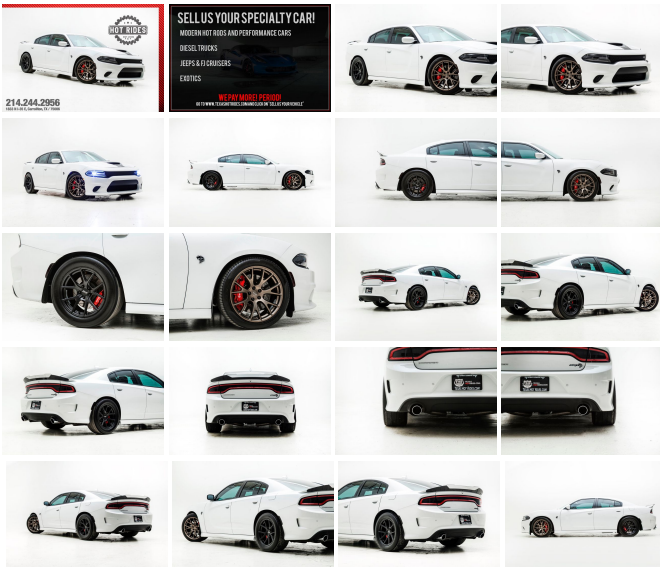

2016 Dodge Charger SRT Hellcat 426 Stroker, Cammed, 1000hp

View this car on our website at texashotrides.com/6593200/ebrochure

214.244.2956
1833 N I-35 E, Carrollton, TX / 75006

Our Price **\$55,991**

Specifications:

Year:	2016
VIN:	2C3CDXL95GH154055
Make:	Dodge
Stock:	319474
Model/Trim:	Charger SRT Hellcat 426 Stroker, Cammed, 1000hp
Condition:	Pre-Owned
Body:	Sedan
Exterior:	Ivory Tri-Coat Pearl
Engine:	ENGINE: 6.2L V8 SUPERCHARGED
Interior:	Brown Leather
Transmission:	TRANSMISSION: 8-SPEED AUTOMATIC HP90
Mileage:	26,577
Drivetrain:	Rear Wheel Drive
Economy:	City 13 / Highway 22

**2016 DODGE CHARGER SRT
HELLCAT IN IVORY WHITE
PEARL!**

WE
FINANCE!

BEAUTIFUL PEARL WHITE EXTERIOR
LUXURIOUS SADDLE BROWN LEATHER INTERIOR

POWERFUL SUPERCHARGED V8 ENGINE
SMOOTH 8-SPEED AUTOMATIC TRANSMISSION
CLEAN CARFAX
LOADED WITH OPTIONS & AMENITIES!
NAVIGATION
HEATED/COOLED SEATS
PREMIUM 20" "BRASS MONKEY" WHEELS
PREMIUM ALPINE AUDIO
HEATED STEERING WHEEL
EXTREMELY CLEAN INSIDE & OUT!
EXCELLENT FINANCING OPTIONS AVAILABLE!