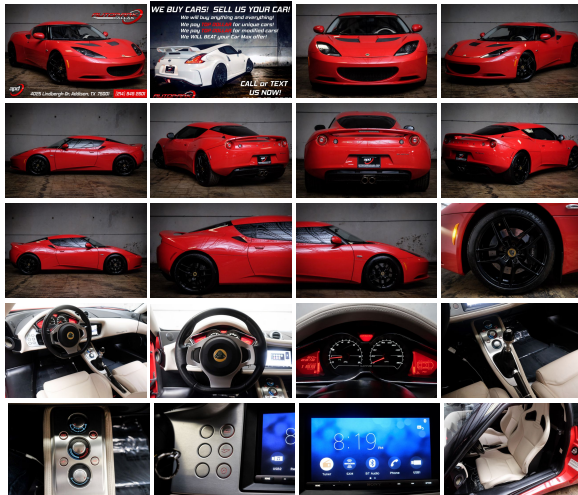

2010 Lotus Evora 2+2

View this car on our website at autoparkdallas.com/6593191/ebrochure

Our Price **\$41,995**

Specifications:

Year:	2010
VIN:	SCCLMDTU4AHA11532
Make:	Lotus
Model/Trim:	Evora 2+2
Condition:	Pre-Owned
Body:	Coupe
Exterior:	Ardent Red
Engine:	3.5L DOHC 24-valve VVT-i mid-mounted transverse V6 engine
Interior:	Oyster Leather
Transmission:	6-SPEED MANUAL TRANSMISSION W/OD
Mileage:	35,987
Drivetrain:	Rear Wheel Drive
Economy:	City 18 / Highway 27

AutoPark Dallas is excited to offer you this 2010 Lotus Evora 2+2 for sale! The Evora marks a turning point for the British maker, a beautiful designed exterior and top of the line luxurious interior. The Lotus may be small and seem none threatening, but it holds tight to the road and takes any mountain roads with ease. Do not let this short stature of the Lotus pull you away, come take a look at the top of the line Lotus parked in our indoor 16,000 Sq Ft Showroom located in Addison, Tx. amongst our inventory of 60+ and understand the beauty of a Lotus!