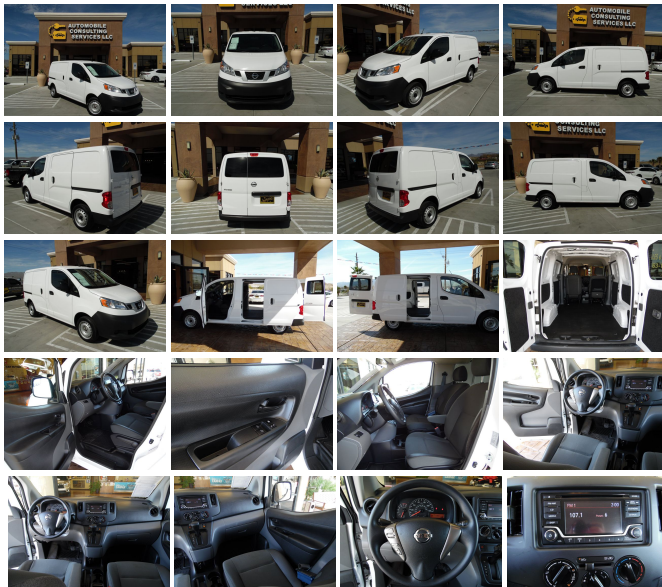

2018 Nissan NV200 Compact Cargo S

Sales Department (928) 763-1633

View this car on our website at automobileconsultingservices.com/6592915/ebrochure

Our Price **\$17,644**

Specifications:

Year:	2018
VIN:	3N6CM0KN1JK690830
Make:	Nissan
Stock:	108634
Model/Trim:	NV200 Compact Cargo S
Condition:	Pre-Owned
Body:	Minivan/Van
Exterior:	Fresh Powder
Engine:	Engine: 2.0L DOHC 16-Valve 4 Cylinder
Interior:	Grey
Mileage:	21,256
Drivetrain:	Front Wheel Drive
Economy:	City 24 / Highway 26

BACK UP CAMERA,
IPOD CONNECT,
POWER WINDOWS,
POWER DOOR LOCKS,
OVER 26 MILES PER GALLON,
FACTORY WARRANTY,
AND MORE,
CALL TODAY 928-763-1633,
TRADES WELCOME,
LOWEST FINANCE RATES

Our Location :

2018 Nissan NV200 Compact Cargo S

Automobile Consulting Services - (928) 763-1633 - View this car on our website at automobileconsultingservices.com/6592915/ebrochure

Installed Options

Interior

- 1 12V DC Power Outlet
- 4-Way Passenger Seat -inc: Manual Recline, Fore/Aft Movement and Fold Flat
- 6-Way Driver Seat -inc: Manual Recline, Height Adjustment, Fore/Aft Movement and Manual Lumbar Support
- Air Filtration- Analog Display- Cargo Space Lights- Cloth Seat Trim
- Dashboard Storage, Driver And Passenger Door Bins and 1st Row Underseat Storage
- Delayed Accessory Power- Driver And Front Passenger Armrests- Driver Foot Rest
- Engine Immobilizer- Fade-To-Off Interior Lighting- Front Bucket Seats- Front Cupholder
- Front Map Lights- Front Seats w/Manual Driver Lumbar- Full Cloth Headliner
- Full Floor Console w/Storage and 1 12V DC Power Outlet
- Full Vinyl/Rubber Floor Covering
- Gauges -inc: Speedometer, Odometer, Tachometer, Trip Odometer and Trip Computer
- Glove Box- Manual Air Conditioning
- Manual Anti-Whiplash Adjustable Front Head Restraints- Outside Temp Gauge
- Power 1st Row Windows w/Driver And Passenger 1-Touch Up/Down
- Power Door Locks w/Autolock Feature- Remote Releases -Inc: Mechanical Fuel
- Trip Computer- Urethane Gear Shift Knob- Vinyl/Rubber Floor Trim