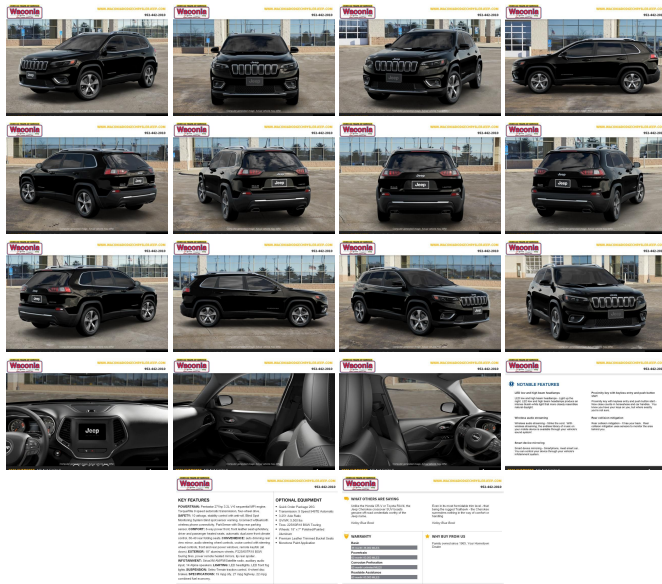

Our Price **$35,940**

Specifications:

- **Year:** 2019
- **VIN:** 1C4PJMDX2KD375989
- **Make:** Jeep
- **Stock:** 17601
- **Model/Trim:** Cherokee Limited
- **Condition:** New
- **Body:** SUV
- **Exterior:** Diamond Black Crystal P/C
- **Engine:** ENGINE: 3.2L V6 24V VVT W/ESS
- **Interior:** Leather
- **Mileage:** 25
- **Drivetrain:** 4 Wheel Drive
- **Economy:** City 19 / Highway 27

Heated Leather Seats, iPod/MP3 Input, Bluetooth, Remote Engine Start, Aluminum Wheels, 4x4, TRANSMISSION: 9-SPEED 948TE AUTOMATIC... Diamond Black Crystal Pearlcoat exterior, Limited trim. FUEL EFFICIENT 27 MPG Hwy/19 MPG City! READ MORE!

KEY FEATURES INCLUDE

Leather Seats, 4x4, Power Liftgate, Heated Driver Seat, Back-Up Camera, Premium Sound System, Satellite Radio, iPod/MP3 Input, Bluetooth, Aluminum Wheels, Remote Engine Start, Dual Zone A/C, Smart Device Integration, Blind Spot Monitor, Heated Seats. Rear Spoiler, MP3 Player, Keyless Entry, Remote Trunk Release, Privacy Glass.

OPTION PACKAGES

ENGINE: 3.2L V6 24V VVT W/ESS (STD), TRANSMISSION: 9-SPEED 948TE AUTOMATIC (STD).

EXPERTS ARE SAYING

"The steering is nicely weighted, feels direct, and even transmits some of the road texture to the driver. Bigger bumps are nicely filtered out. It's well-balanced all around, and there's a good sense of center when driving on the highway." -Edmunds.com. Great Gas Mileage: 27 MPG Hwy.

BUY FROM AN AWARD WINNING DEALER

At Waconia new and used Chrysler, Dodge, Ram and Jeep dealership. Has been a locally owned and operated family business since 1965. We strive to exceed your expectations. With a knowledgeable sales team, large inventory and everyday low prices, Waconia is the only place you will need to shop for a new or used car by Chrysler, Dodge, Ram or Jeep.

Fuel economy calculations based on original manufacturer data for trim engine configuration. Please confirm the accuracy of the included equipment by calling us prior to purchase.