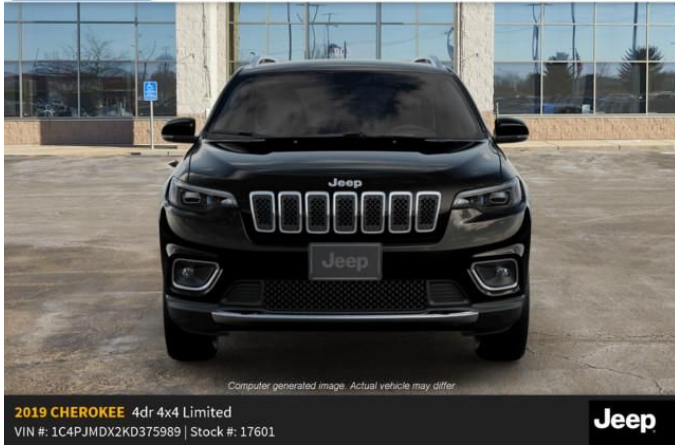

2019 CHEROKEE 4dr 4x4 Limited
VIN #: 1C4PJMDX2KD375989 | Stock #: 17601