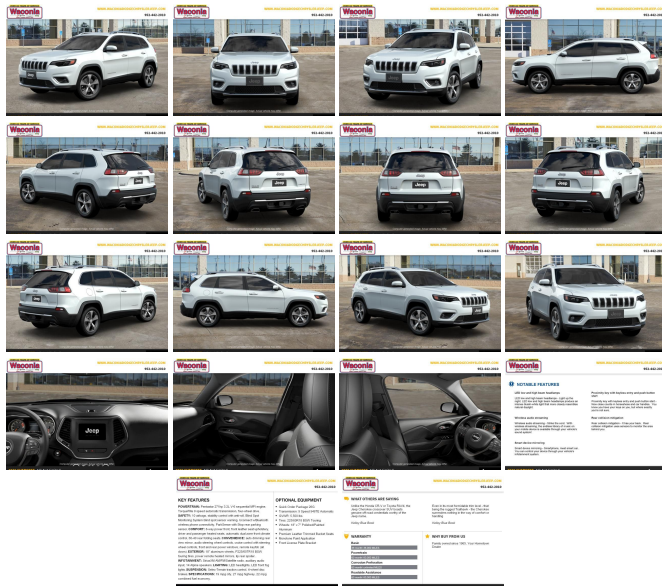

## 2019 Jeep Cherokee Limited

View this car on our website at [victoriaautosales.com/6592095/ebrochure](http://victoriaautosales.com/6592095/ebrochure)

2019 CHEROKEE 4dr 4x4 Limited  
VIN #: 1C4PJMDX1KD355670 | Stock #: 17596

## Specifications:

**Year:** 2019  
**VIN:** 1C4PJMDX1KD355670  
**Make:** Jeep  
**Stock:** 17596  
**Model/Trim:** Cherokee Limited  
**Condition:** New  
**Body:** SUV  
**Exterior:** Bright White Clear Coat  
**Engine:** ENGINE: 3.2L V6 24V VVT W/ESS  
**Interior:** Leather  
**Mileage:** 25  
**Drivetrain:** 4 Wheel Drive  
**Economy:** City 19 / Highway 27

Heated Leather Seats, Satellite Radio, iPod/MP3 Input, Bluetooth, Premium Sound System, ENGINE: 3.2L V6 24V VVT W/ESS, Tow Hitch, TRAILER TOW GROUP. EPA 27 MPG Hwy/19 MPG City! Bright White Clearcoat exterior, Limited trim SEE MORE!