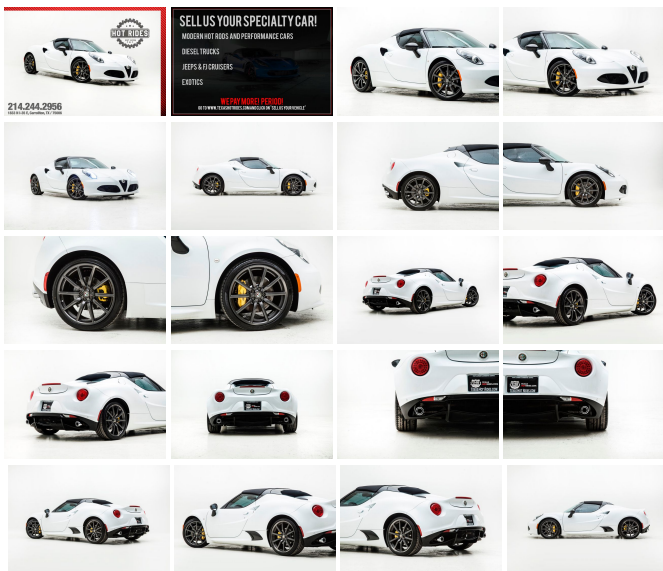

## 2015 Alfa Romeo 4C Spider

View this car on our website at [texashotrides.com/6591808/ebrochure](http://texashotrides.com/6591808/ebrochure)

Our Price **\$42,991**

### Specifications:

<b>Year:</b>	2015
<b>VIN:</b>	ZARBAAB40FM169440
<b>Make:</b>	Alfa Romeo
<b>Stock:</b>	219448
<b>Model/Trim:</b>	4C Spider
<b>Condition:</b>	Pre-Owned
<b>Body:</b>	Convertible
<b>Exterior:</b>	White
<b>Engine:</b>	4-Cyl. Turbocharged
<b>Interior:</b>	Black
<b>Transmission:</b>	6-Speed Automatic/Manual Twin Disc Transmission
<b>Mileage:</b>	18,745
<b>Drivetrain:</b>	Rear Wheel Drive
<b>Economy:</b>	City 24 / Highway 34

## 2015 ALFA ROMEO 4C SPIDER IN WHITE!

Here it is! An amazing car with tons of power/ fuel mileage etc. These cars are extremely fun to drive and turn heads!

**WE**  
**FINANCE!**

BEAUTIFUL GLOSSY WHITE EXTERIOR  
LUXURIOUS BLACK/SIENNE INTERIOR

-  
WHEELS: 18" X 7.0" FR/19" X 8.5" RR  
DARK FAN SPOKE  
-inc: Tires: P205/40R18 Fr &  
P235/35R19 Rr BSW 3-  
Season \$2,500

-  
Option Packages Total  
\$8,800

---

Texas Hot Rides

[texashotrides.com](http://texashotrides.com)