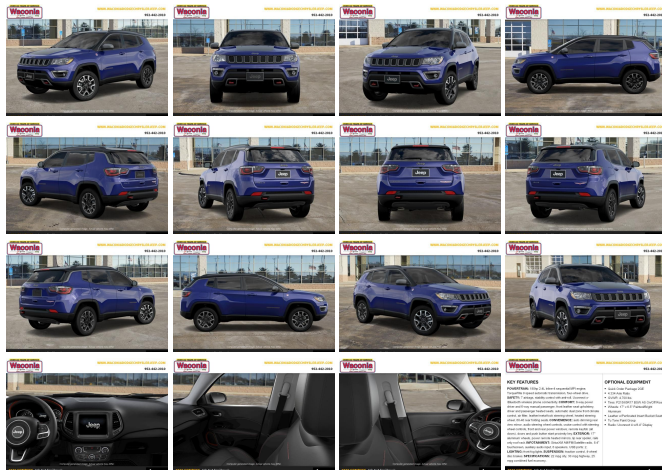

victoriaautosales.com
952-564-6165
1400 Steiger Lake Ln
Victoria, MN 55386

2019 Jeep Compass Trailhawk

View this car on our website at victoriaautosales.com/6591429/ebrochure

2019 COMPASS 4dr 4x4 Trailhawk
VIN #: 3C4NJDD1KT713937 | Stock #: 17594

Our Price **\$32,385**

Specifications:

- Year:** 2019
- VIN:** 3C4NJDD1KT713937
- Make:** Jeep
- Stock:** 17594
- Model/Trim:** Compass Trailhawk
- Condition:** New
- Body:** SUV
- Exterior:** PBX Jazz Blue Pearl Coat
- Engine:** ENGINE: 2.4L I4 ZERO EVAP M-AIR W/ESS
- Interior:** TLXC
- Mileage:** 3
- Drivetrain:** 4 Wheel Drive
- Economy:** City 22 / Highway 30

Heated Leather Seats, Bluetooth, Dual Zone A/C, Smart Device Integration, ENGINE: 2.4L I4 ZERO EVAP M-AIR W/ESS... Aluminum Wheels, LEATHER INTERIOR GROUP. Trailhawk trim, Jazz Blue Pearlcoat exterior. EPA 30 MPG Hwy/22 MPG City! **CLICK NOW!**

KEY FEATURES INCLUDE

Leather Seats, 4x4, Back-Up Camera, Satellite Radio, iPod/MP3 Input, Bluetooth, Aluminum Wheels, Dual Zone A/C, Smart Device Integration, Heated Leather Seats. Rear Spoiler, MP3 Player, Keyless Entry, Privacy Glass, Steering Wheel Controls.