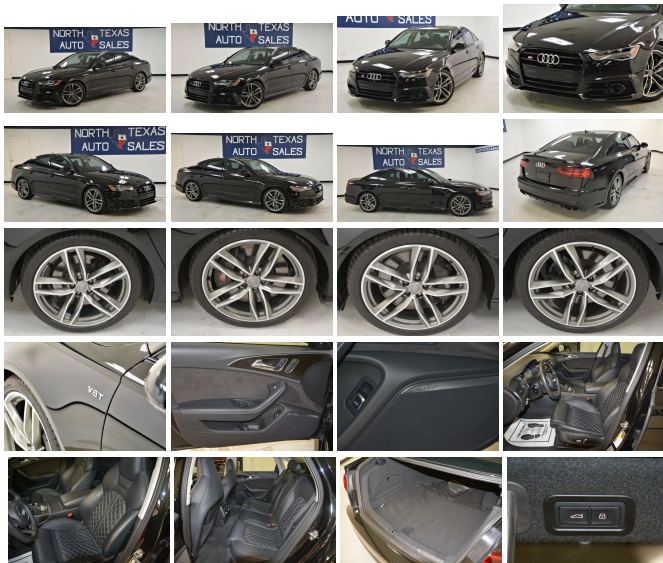

## Specifications:

<b>Year:</b>	2016
<b>VIN:</b>	WAUH2AFC3GN018555
<b>Make:</b>	Audi
<b>Stock:</b>	n01855
<b>Model/Trim:</b>	S6 Prestige
<b>Condition:</b>	Pre-Owned
<b>Body:</b>	Sedan
<b>Exterior:</b>	Black
<b>Engine:</b>	Engine: 4.0 TFSI 8 Cylinder 450 HP -inc: Direct-injection
<b>Interior:</b>	Black Leather
<b>Mileage:</b>	29,965
<b>Drivetrain:</b>	All Wheel Drive
<b>Economy:</b>	City 18 / Highway 27