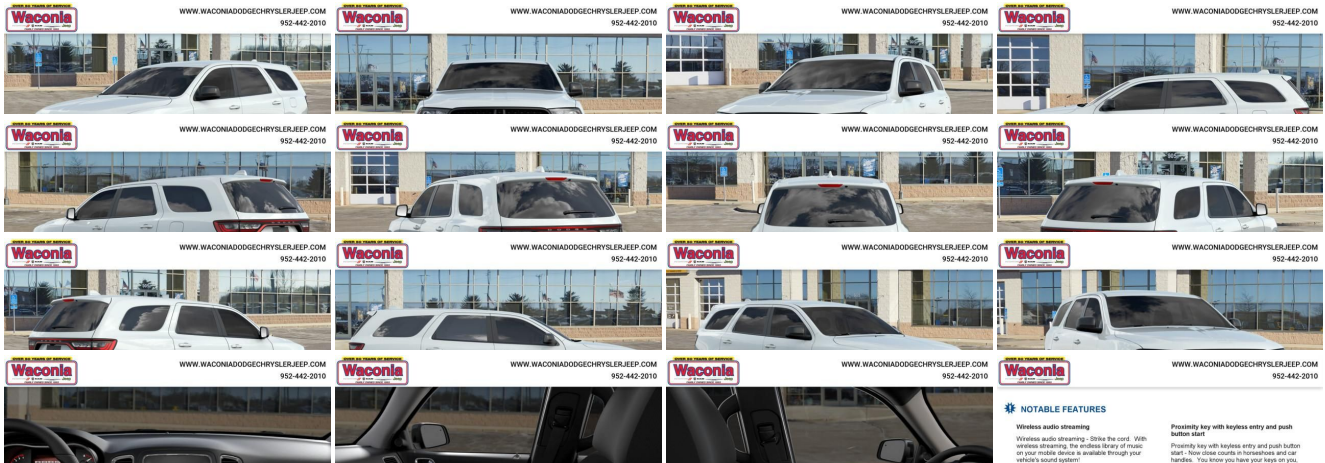

2019 Dodge Durango SXT Plus

Our Price $39,271

View this vehicle on our website at victoriaautosales.com

952-564-6165

1400 Steiger Lake Ln, Victoria, MN 55386

Photos

Details

Contact