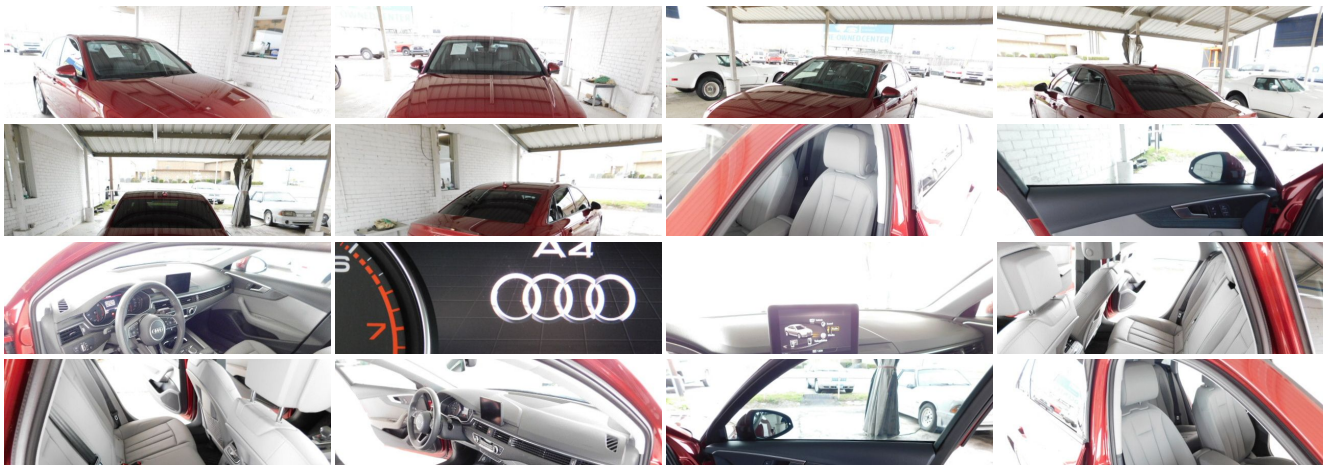

## Specifications:

<b>Year:</b>	2018
<b>VIN:</b>	<a href="#">WAUKMAF46JN006724</a>
<b>Make:</b>	Audi
<b>Stock:</b>	006724
<b>Model/Trim:</b>	A4 Premium
<b>Condition:</b>	Pre-Owned
<b>Body:</b>	Sedan
<b>Exterior:</b>	Matador Red Metallic
<b>Engine:</b>	Engine: 2.0L TFSI I4 DOHC -inc: Audi Valvelift system and idle start/stop efficiency system
<b>Interior:</b>	Rock Gray/Gray Leather
<b>Mileage:</b>	19,216
<b>Drivetrain:</b>	Front Wheel Drive
<b>Economy:</b>	City 27 / Highway 37

## Vehicle Description

Thank you for looking at another one of Randy Adams Inc.'s on-line listings!

Please find out more about this vehicle below:

2018 Audi A4 Premium

- Engine: 2.0L TFSI I4 DOHC
- AUTOMATIC/AC
- TILT WHEEL/CRUISE CONTROL
- AM/FM STEREO W/CD
- SUN ROOF
- POWER WINDOWS, LOCKS, MIRRORS, SEATS
- AND MORE

## Exterior

- Body-Colored Power Heated Side Mirrors w/Manual Folding and Turn Signal Indicator
- Tires: P225/50R17 95H AS- Aluminum Wheels w/Silver Accents
- Black Side Windows Trim and Black Front Windshield Trim
- Body-Colored Door Handles- Body-Colored Front Bumper w/Metal-Look Bumper Insert
- Body-Colored Rear Bumper- Clearcoat Paint- Colored Grille w/Chrome Surround
- Compact Spare Tire Mounted Inside Under Cargo- Cornering Lights
- Express Open/Close Sliding And Tilting Glass 1st Row Sunroof w/Sunshade
- Fixed Rear Window w/Defroster- Front And Rear Fog Lamps
- Front License Plate Bracket- Galvanized Steel/Aluminum Panels- LED Brakelights
- Light Tinted Glass- Perimeter/Approach Lights
- Programmable Projector Beam High Intensity Low/High Beam Daytime Running Auto-Leveling Headlamps w/Delay-Off
- Speed Sensitive Rain Detecting Variable Intermittent Wipers w/Heated Jets
- Steel Spare Wheel- Trunk Rear Cargo Access- Wheels: 7.5" x 17" 5-Spoke-Y Design