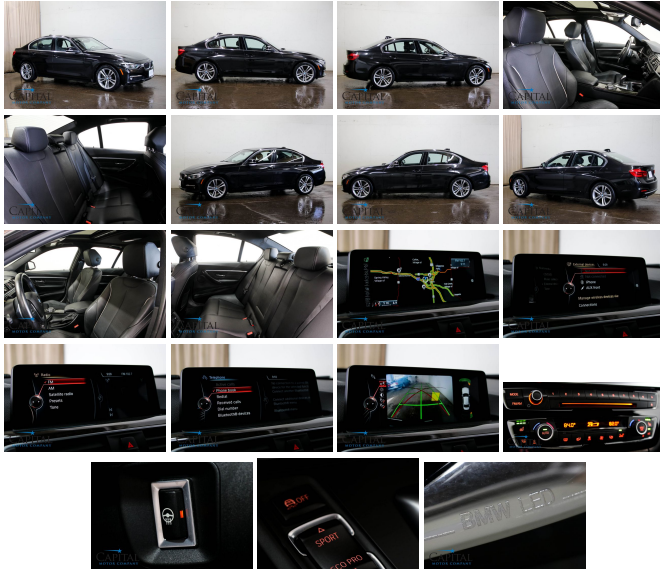

2833 Alpine Rd
Eau Claire, Wisconsin
54703

2016 BMW 328d xDrive AWD Turbo Diesel w/Sport Pkg, Tech Pkg, Navigation, LED Headlights & Heated Seats

Steve Allingham

View this car on our website at capitalmotorcompany.com/6587699/ebrochure

Your Price **\$27,950**

Retail Value **\$28,709**

Specifications:

Year: 2016
VIN: WBA8F1C59GK438686
Make: BMW
Stock: 4643
Model/Trim: 328d xDrive AWD Turbo Diesel w/Sport Pkg, Tech Pkg, Navigation, LED Headlights & Heated Seats
Condition: Pre-Owned
Body: Sedan
Exterior: Black Sapphire Metallic
Engine: 2.0L 4-Cylinder Turbocharged Clean Diesel
Interior: Black
Transmission: 8-Speed Sport Automatic
Mileage: 30,702
Drivetrain: All Wheel Drive
Economy: City 30 / Highway 40

COMING SOON...

Thank you for your interest in this 2016 BMW 328d xDrive AWD Turbo Clean Diesel Luxury Sedan with Sport Package, 18-Inch Wheels, Technology Package with Head-Up Display, Navigation, Rear-View Camera, Front and Rear Parking Sensors, Heated Steering Wheel, Heated Front Seats, Heated Rear Seats, Comfort Access Keyless Entry and Start, LED Dynamic Head Lights and Hi-Fi Audio with Satellite Radio, a Built-In Music Hard Drive and Bluetooth Streaming Audio! It has just arrived at our showroom and has not yet completed our entire pre-sale process. We will have a full description and photos very shortly. If you would like more information or would like to come see the vehicle, please call us at (715) 833-2020.

...

Our Location :

2016 BMW 328d xDrive AWD Turbo Diesel w/Sport Pkg, Tech Pkg, Navigation, LED Headlights & Heated Seats
Capital Motor Company - - View this car on our website at capitalmotorcompany.com/6587699/ebrochure