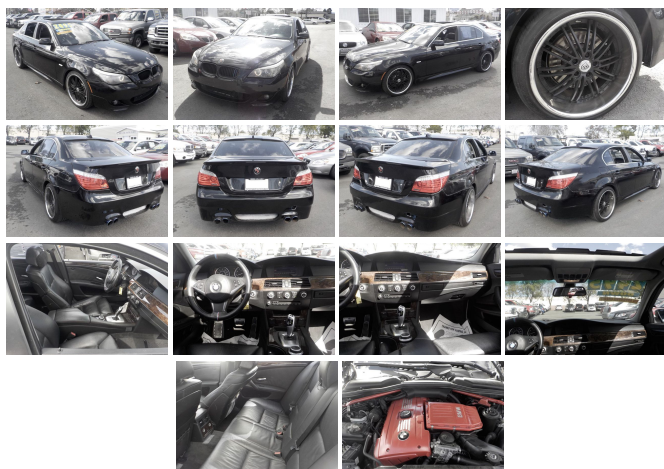

2008 BMW 535i I

View this car on our website at expresscreditmotors.com/6587550/ebrochure

Our Price **\$0**

Specifications:

Year:	2008
VIN:	WBANW135X8CN56518
Make:	BMW
Stock:	51309
Model/Trim:	535i I
Condition:	Pre-Owned
Body:	Sedan
Exterior:	BLACK
Engine:	3.0L DOHC DI 24-valve twin-turbocharged I6 engine-inc: double-VANOS steplessly variable valve timing, intercooler
Interior:	Black
Mileage:	142,840
Drivetrain:	Rear Wheel Drive
Economy:	City 17 / Highway 26

2008 BMW 535i I

Express Credit Motors - 408-288-8001 - View this car on our website at expresscreditmotors.com/6587550/ebrochure

Vehicle History Report : as Of 03/21/2019

 Snapshot

2008 BMW 535i

	Accident reported
	Damage reported
	5 Previous owners
	18 Service history records
	Types of owners: Personal lease, Personal
	115,966 Last reported odometer reading

[FREE CARFAX Report](#)

See the full CARFAX Report for additional information

*carfax Snapshot is a reflection of available information on the date the report was pulled. carfax is constantly being updated with new information and is subject to change at any time.

Exterior

- 2-way pwr tilt/slide moonroof-inc: 1-touch open/close, anti-trapping feature, sliding sunshade, open/close from exterior lock
- Front/rear body-color bumpers- Chrome & matte-black side window trim
- Xenon adaptive automatic headlights-inc: dynamic auto-leveling, low-speed cornering lights
- Halogen free-form fog lights- Daytime running lights- Adaptive brake lights
- Body-color pwr heated mirrors-inc: reverse gear activated passenger-side auto-tilt-down, 2-position mirror memory
- Rain-sensing windshield wipers-inc: articulated passenger-side wiper arm, single-wipe control, heated washer jets