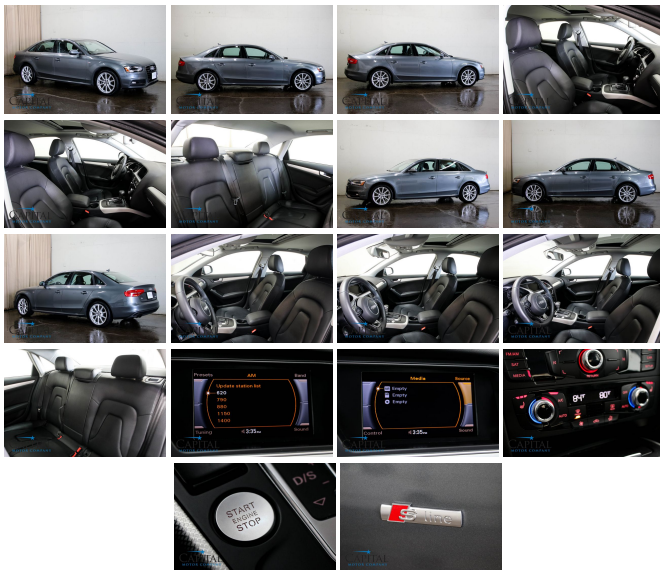

Specifications:

Year:	2016
VIN:	WAUBFAFL7GN003938
Make:	Audi
Stock:	4642
Model/Trim:	A4 Premium 2.0T Quattro AWD Luxury Sport Sedan with Heated Seats, Moonroof and Concert Audio
Condition:	Pre-Owned
Body:	Sedan
Exterior:	Monsoon Gray Metallic
Engine:	2.0T Turbo 4-Cylinder
Interior:	Black Leather
Transmission:	8-Speed Automatic
Mileage:	14,119
Drivetrain:	All Wheel Drive
Economy:	City 21 / Highway 30