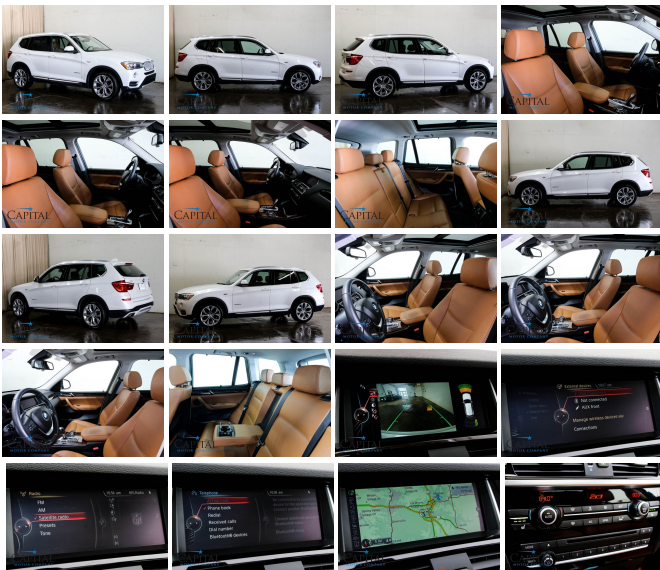

2833 Alpine Rd
Eau Claire, Wisconsin
54703

2016 BMW X3 xDrive28d AWD Clean Diesel w/Driver Assist Plus, Cold Weather Pkg, Tech Pkg & Gets 34MPG

Steve Allingham

View this car on our website at capitalmotorcompany.com/6587140/ebrochure

We have for sale a gorgeous *1-Owner* 2016 BMW X3 xDrive28d AWD Clean Diesel Luxury Crossover that gets amazing fuel mileage and has so much to offer! It has stunning Mineral White exterior with the 19-Inch Y-Spoke Wheels that give this X3 an incredible stance and the beautiful 2-Tone Saddle Brown and Black Nevada Leather Interior that gets so many compliments! There are few SUVs on the road that offer the versatility, comfort and economy of this clean diesel X3 so we know that if you like how it looks in the pictures you will love everything that it has to offer when you come and drive it!

Head-Up Display is part of the Technology Package and displays important information at the base of the windshield so you can see navigation directions, vehicle info and of course audio settings without taking your eyes off the road!

Bluetooth Streaming Audio and Built-In Hard Drive Music Storage are part of the Hi-Fi Audio System that is phenomenal! There are speakers throughout the cabin that create amazing surround sound audio and it also includes AM/FM Radio, CD Audio and Aux/USB Inputs!